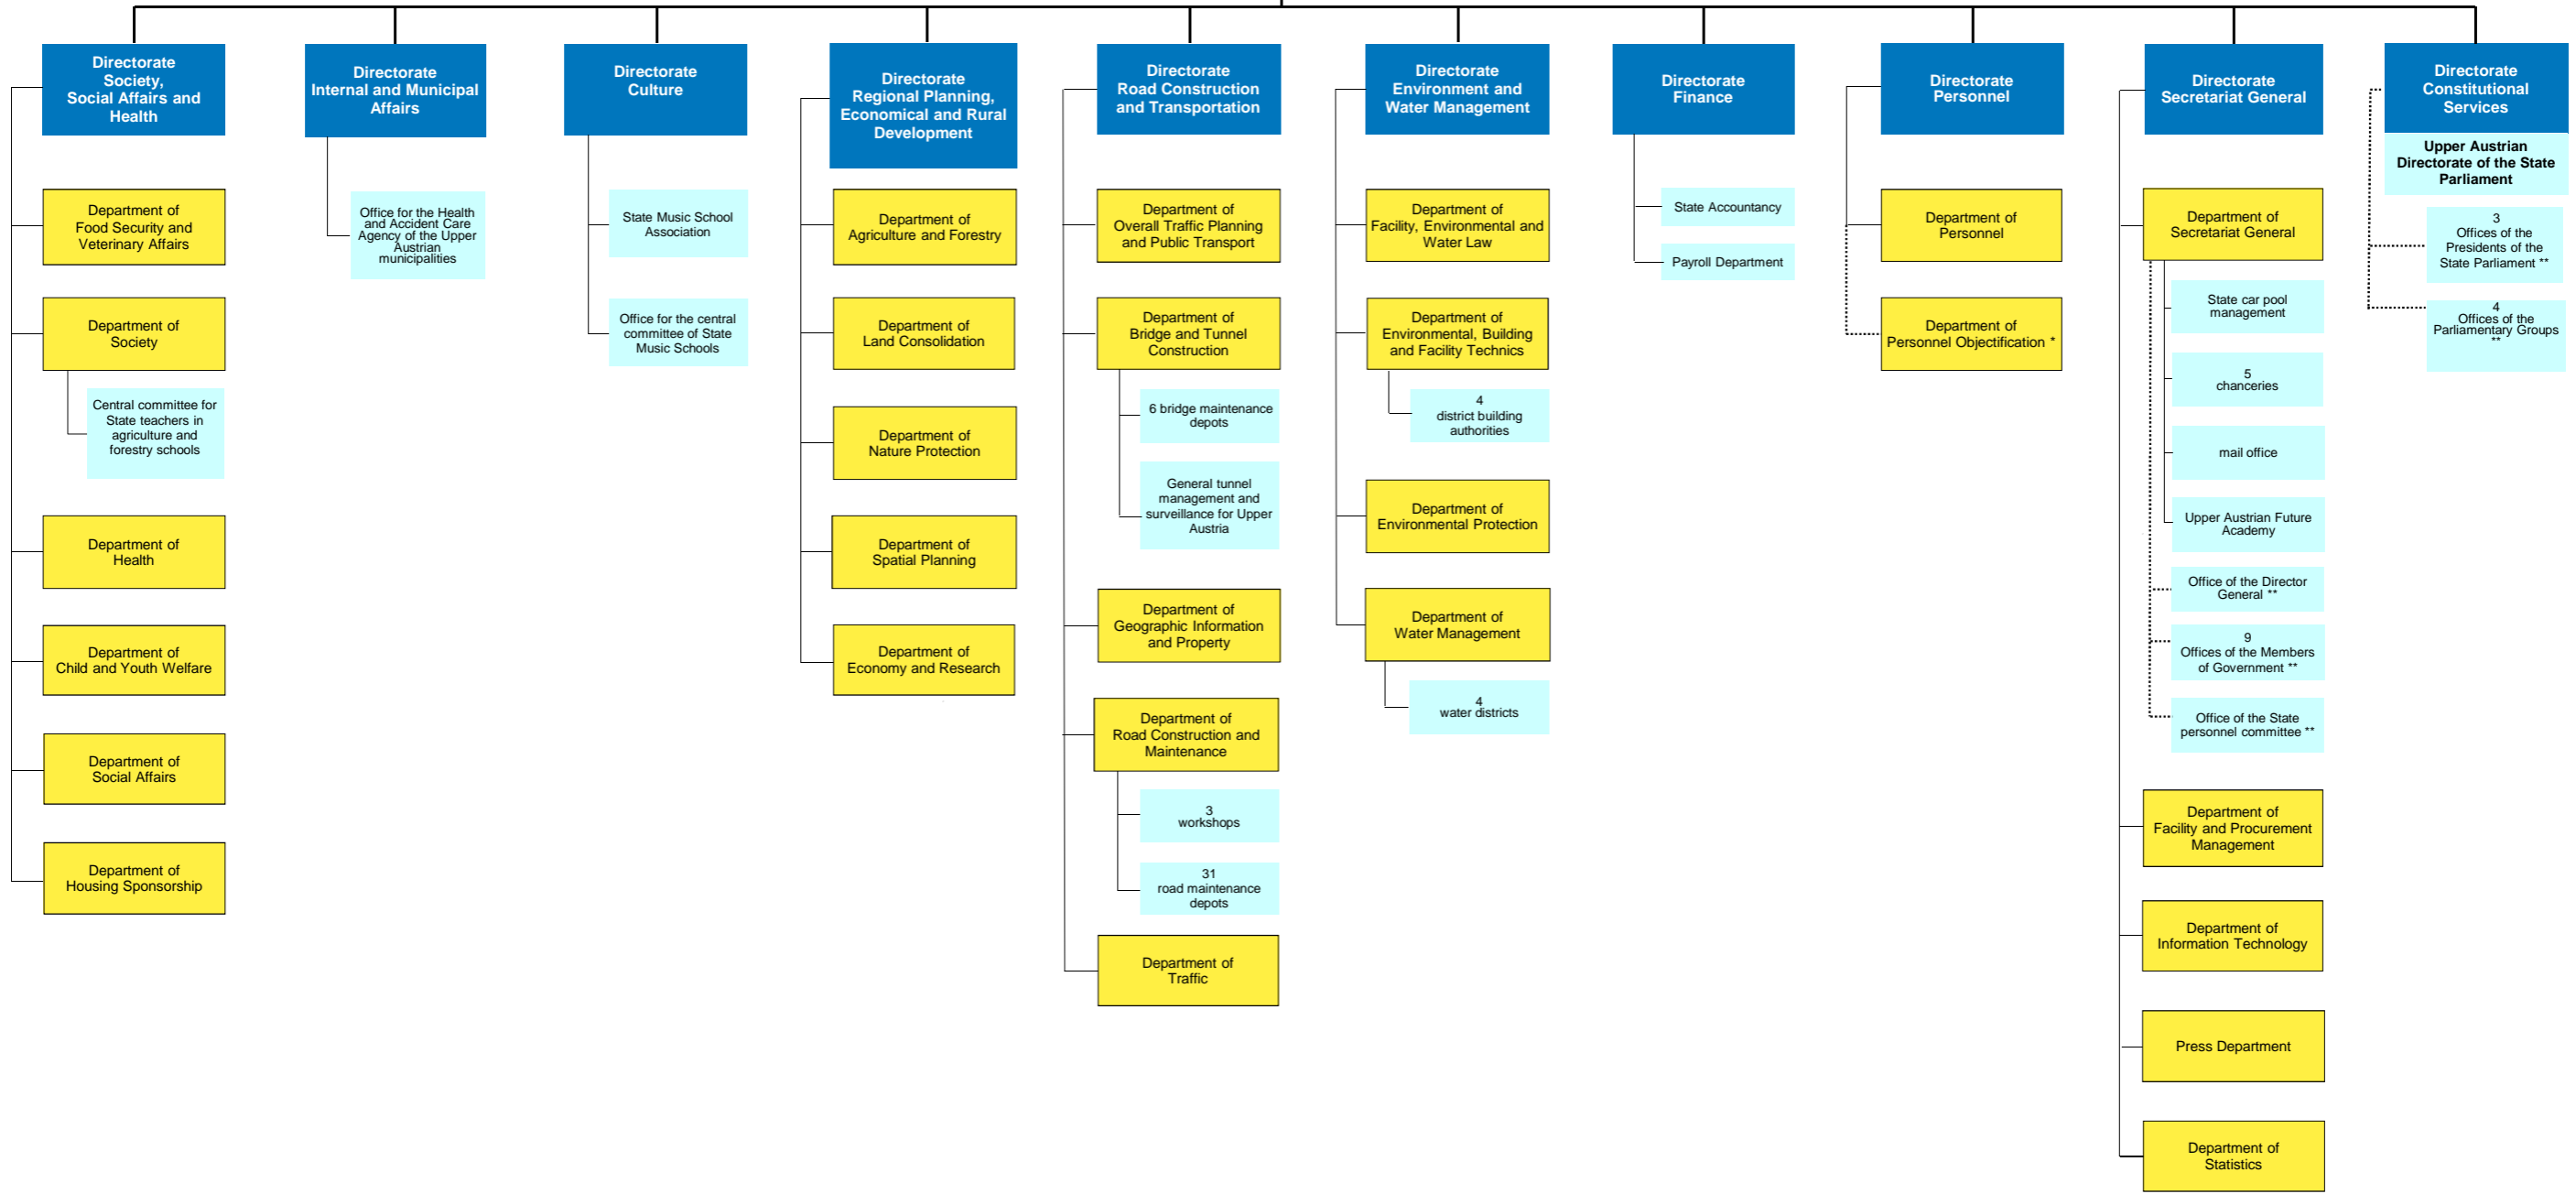

Office of the State Government of Upper Austria

Government of Upper Austria/Governor (subject-specifically)  
Governor/Director General of the Office (functionally)

District Commissions

Other institutions

- Key:**
- blue Directorates that are not further divided into departments are departments. Directorates that are further divided into departments are department groups.
  - yellow Department
  - light blue Subordinate organizational unit
  - green District Commission
  - dark blue Other institutions

..... \* The director of the Directorate Personnel leads the Department Personnel Objectification in organizational, but not in subject-specific matters.  
..... \*\* functionally subordinate organizational unit