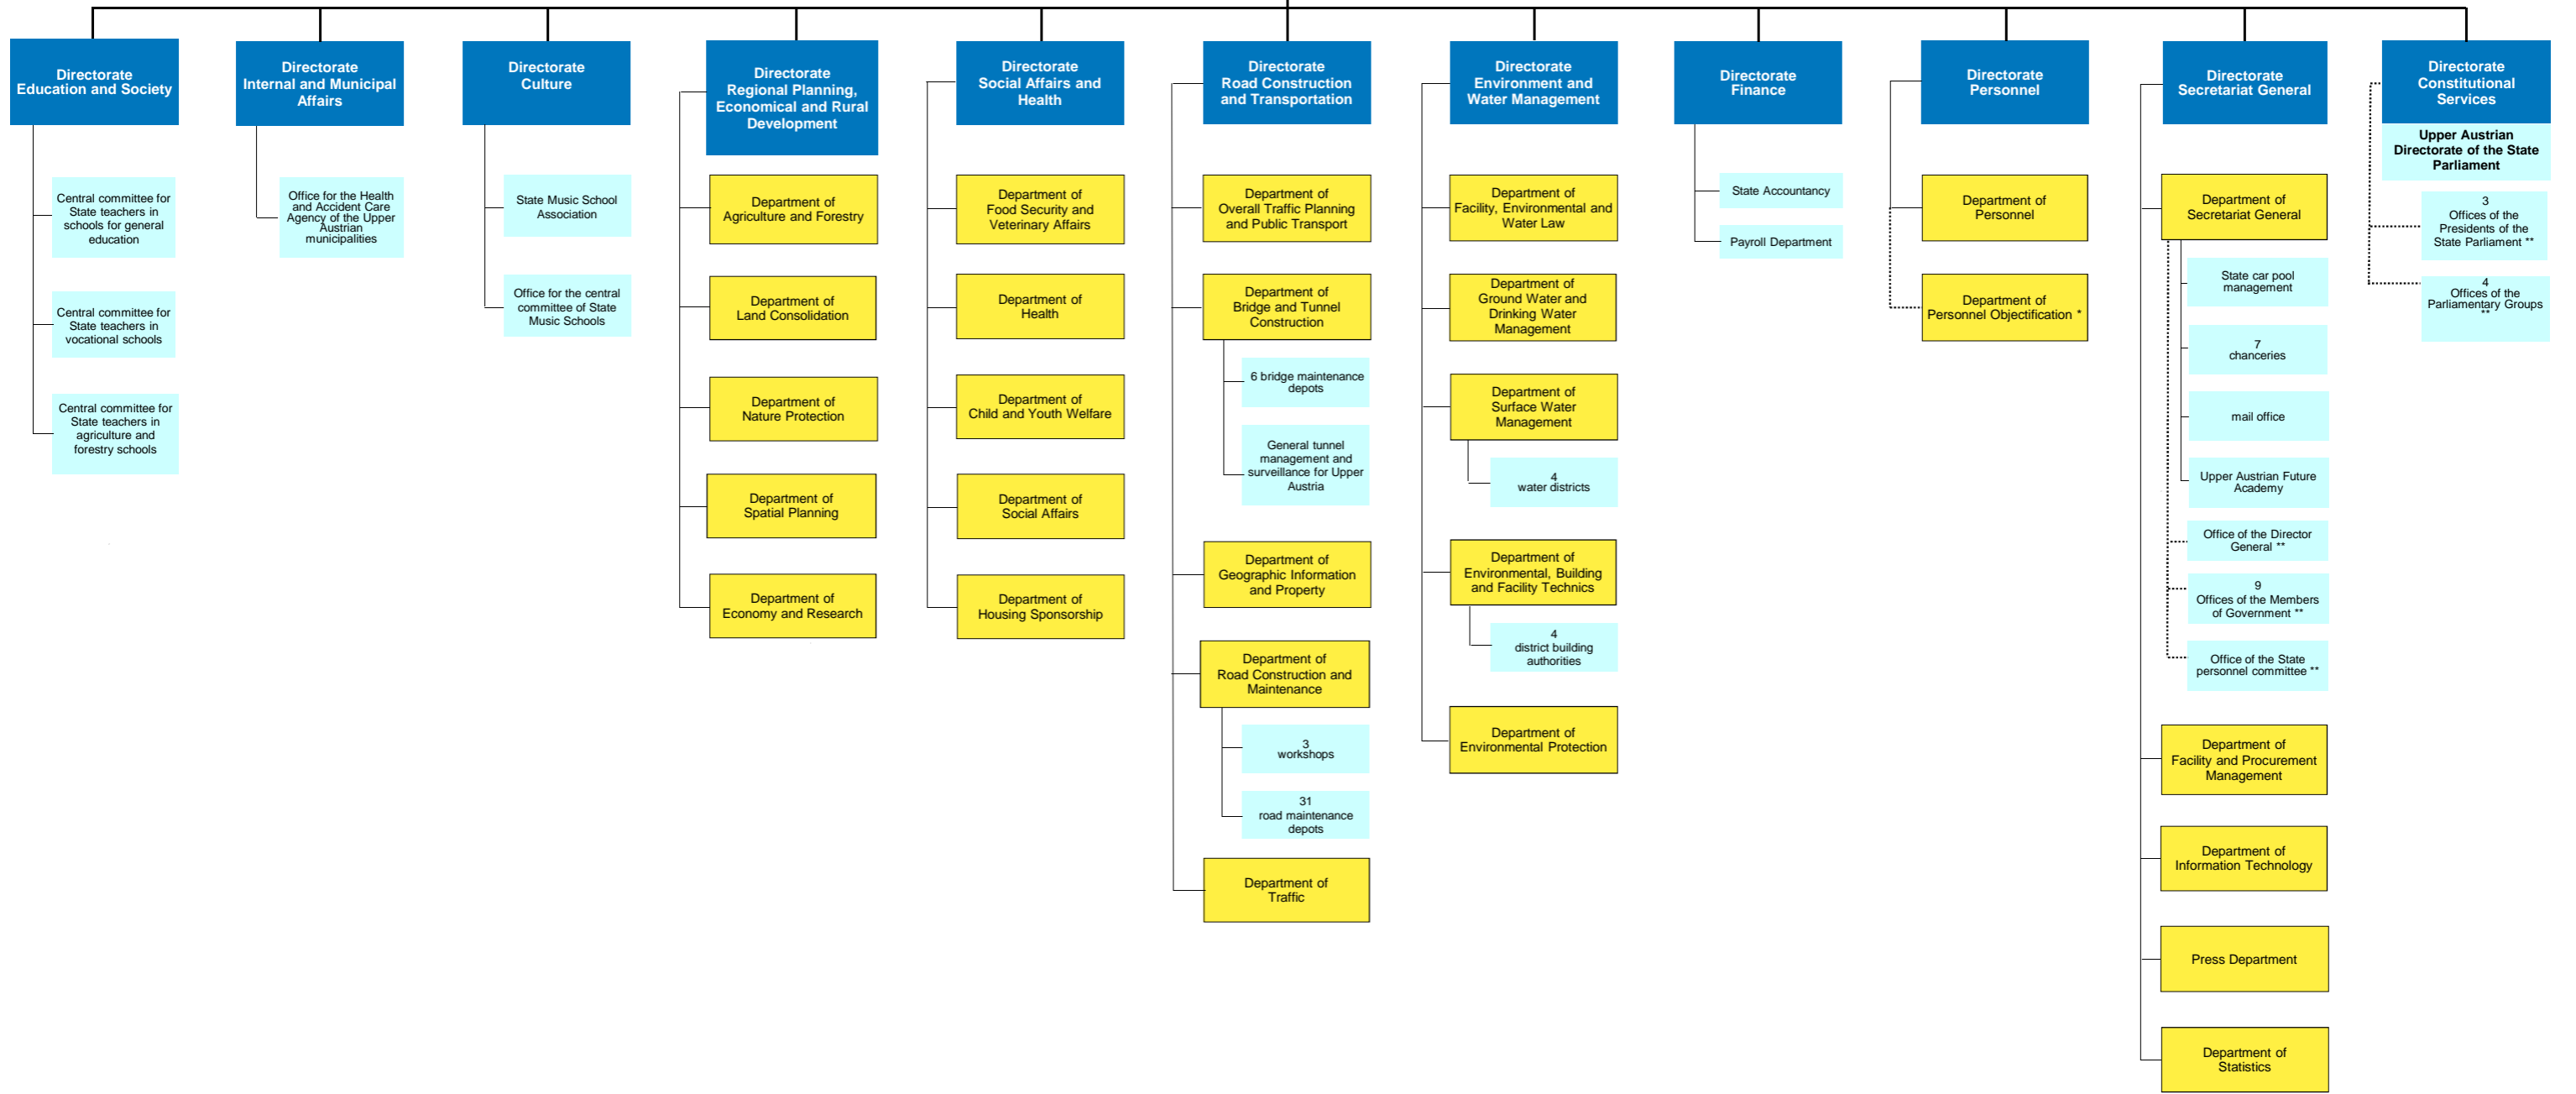

Office of the State Government of Upper Austria

Government of Upper Austria/Governor (subject-specifically)
Governor/Director General of the Office (functionally)

District Commissions

Other institutions

- Key:**
- blue** Directorates that are not further divided into departments are departments. Directorates that are further divided into departments are department groups.
 - yellow** Department
 - light blue** Subordinate organizational unit
 - green** District Commission
 - dark blue** Other institutions

* The director of the Directorate Personnel leads the Department Personnel Objectification in organizational, but not in subject-specific matters.
** functionally subordinate organizational unit