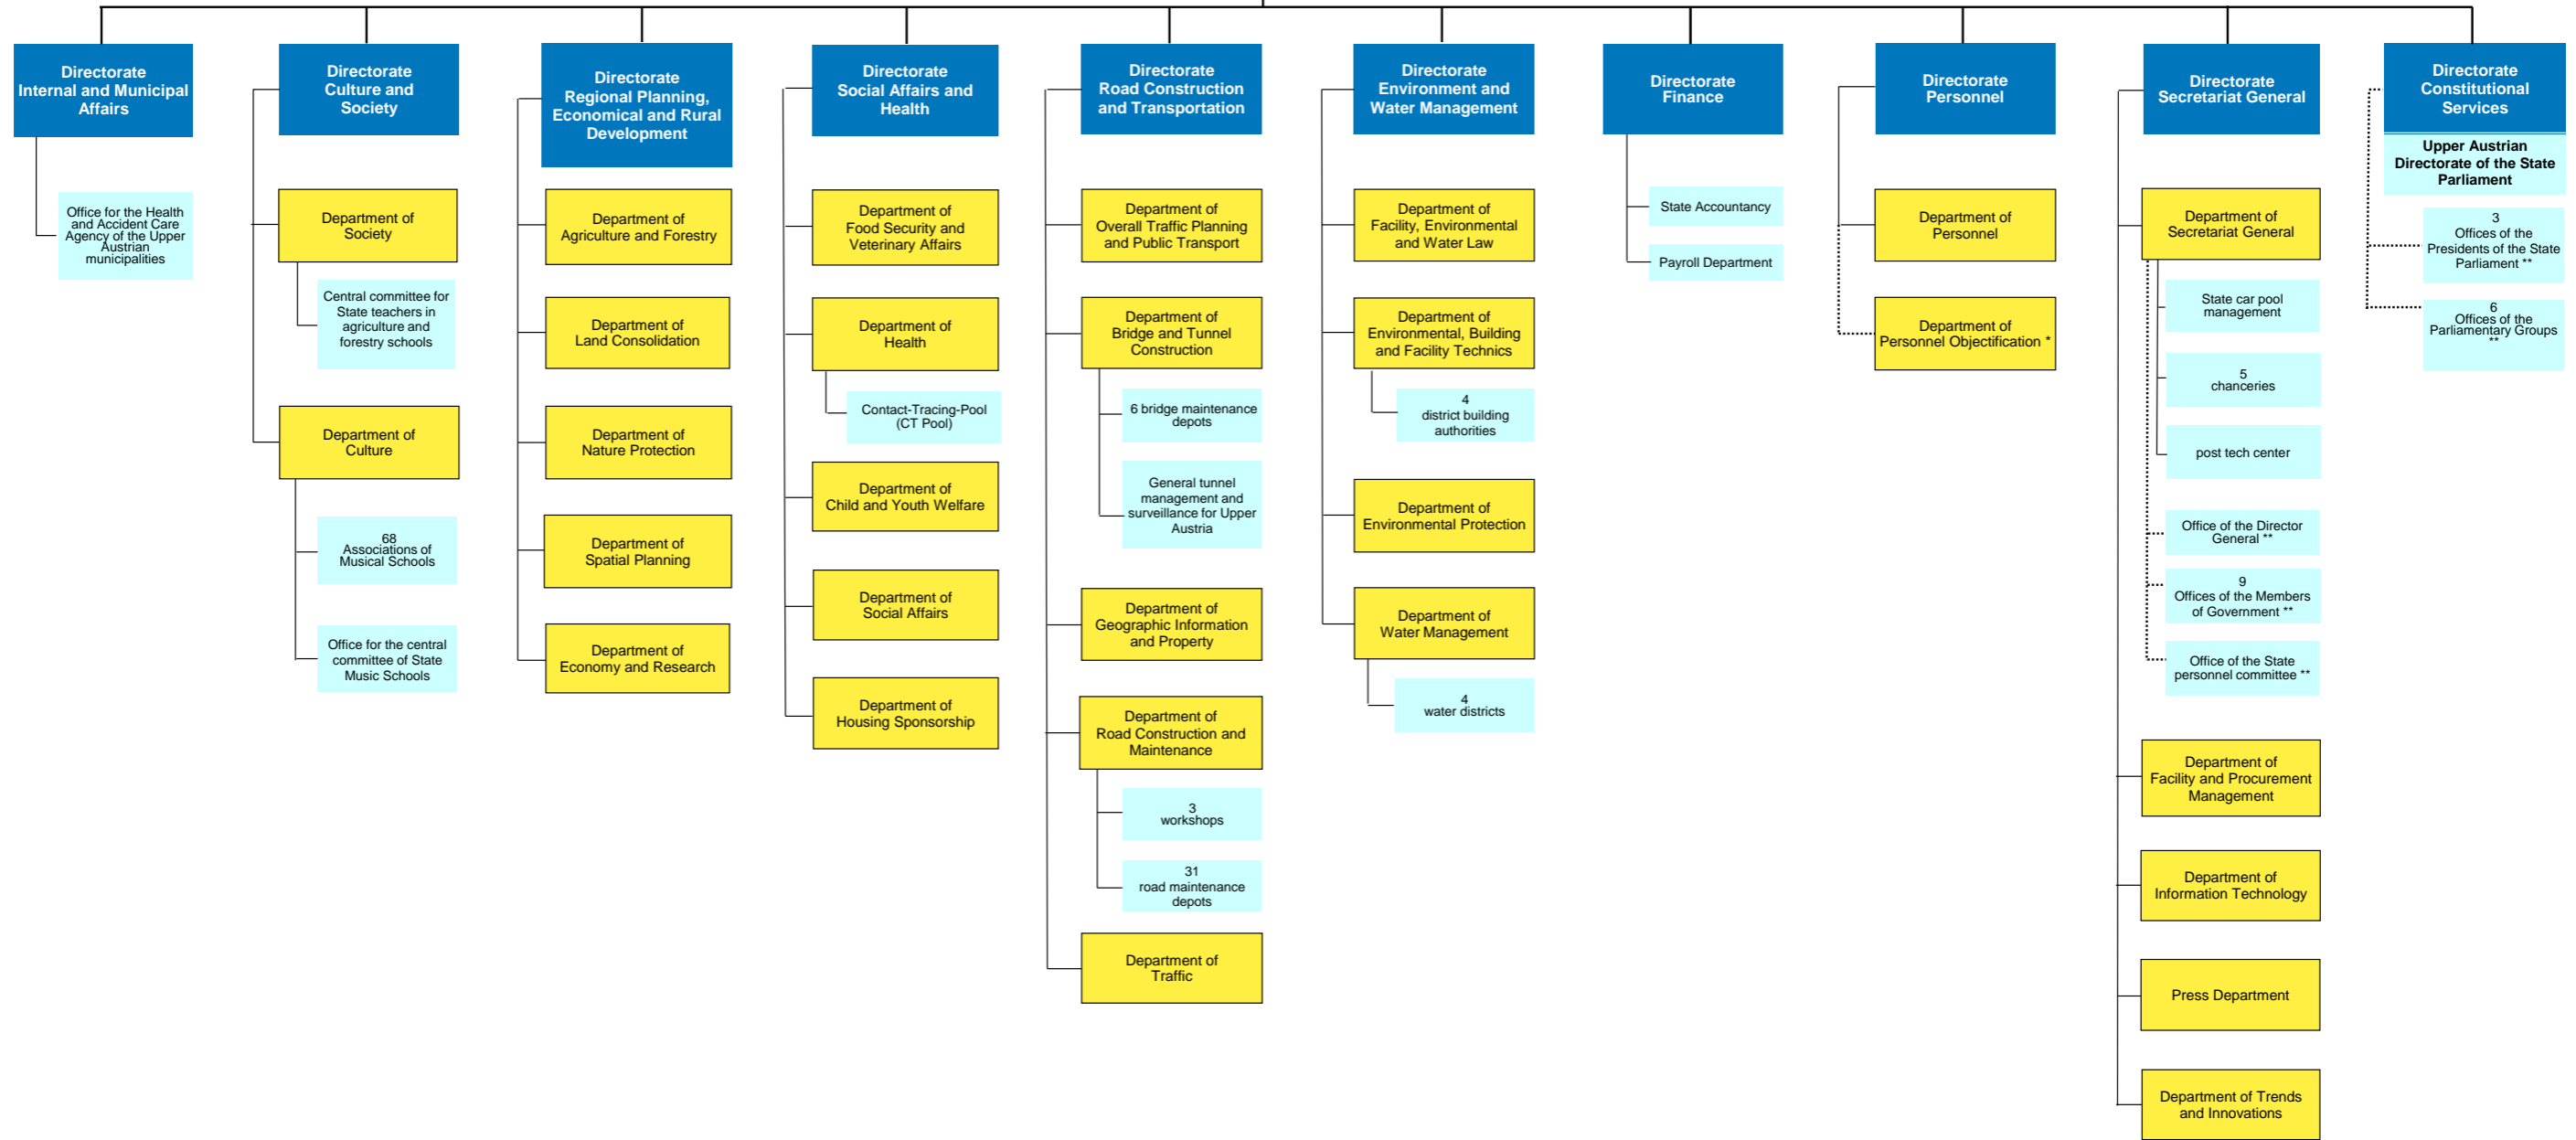

Office of the State Government of Upper Austria

Government of Upper Austria/Governor (subject-specifically)
Governor/Director General of the Office (functionally)

District Commissions

- Key:**
- blue Directorates that are not further divided into departments are departments. Directorates that are further divided into departments are department groups.
 - yellow Department
 - light blue Subordinate organizational unit
 - green District Commission
 - dark blue Other institutions

Other institutions

* The director of the Directorate Personnel leads the Department Personnel Objectification in organizational, but not in subject-specific matters.