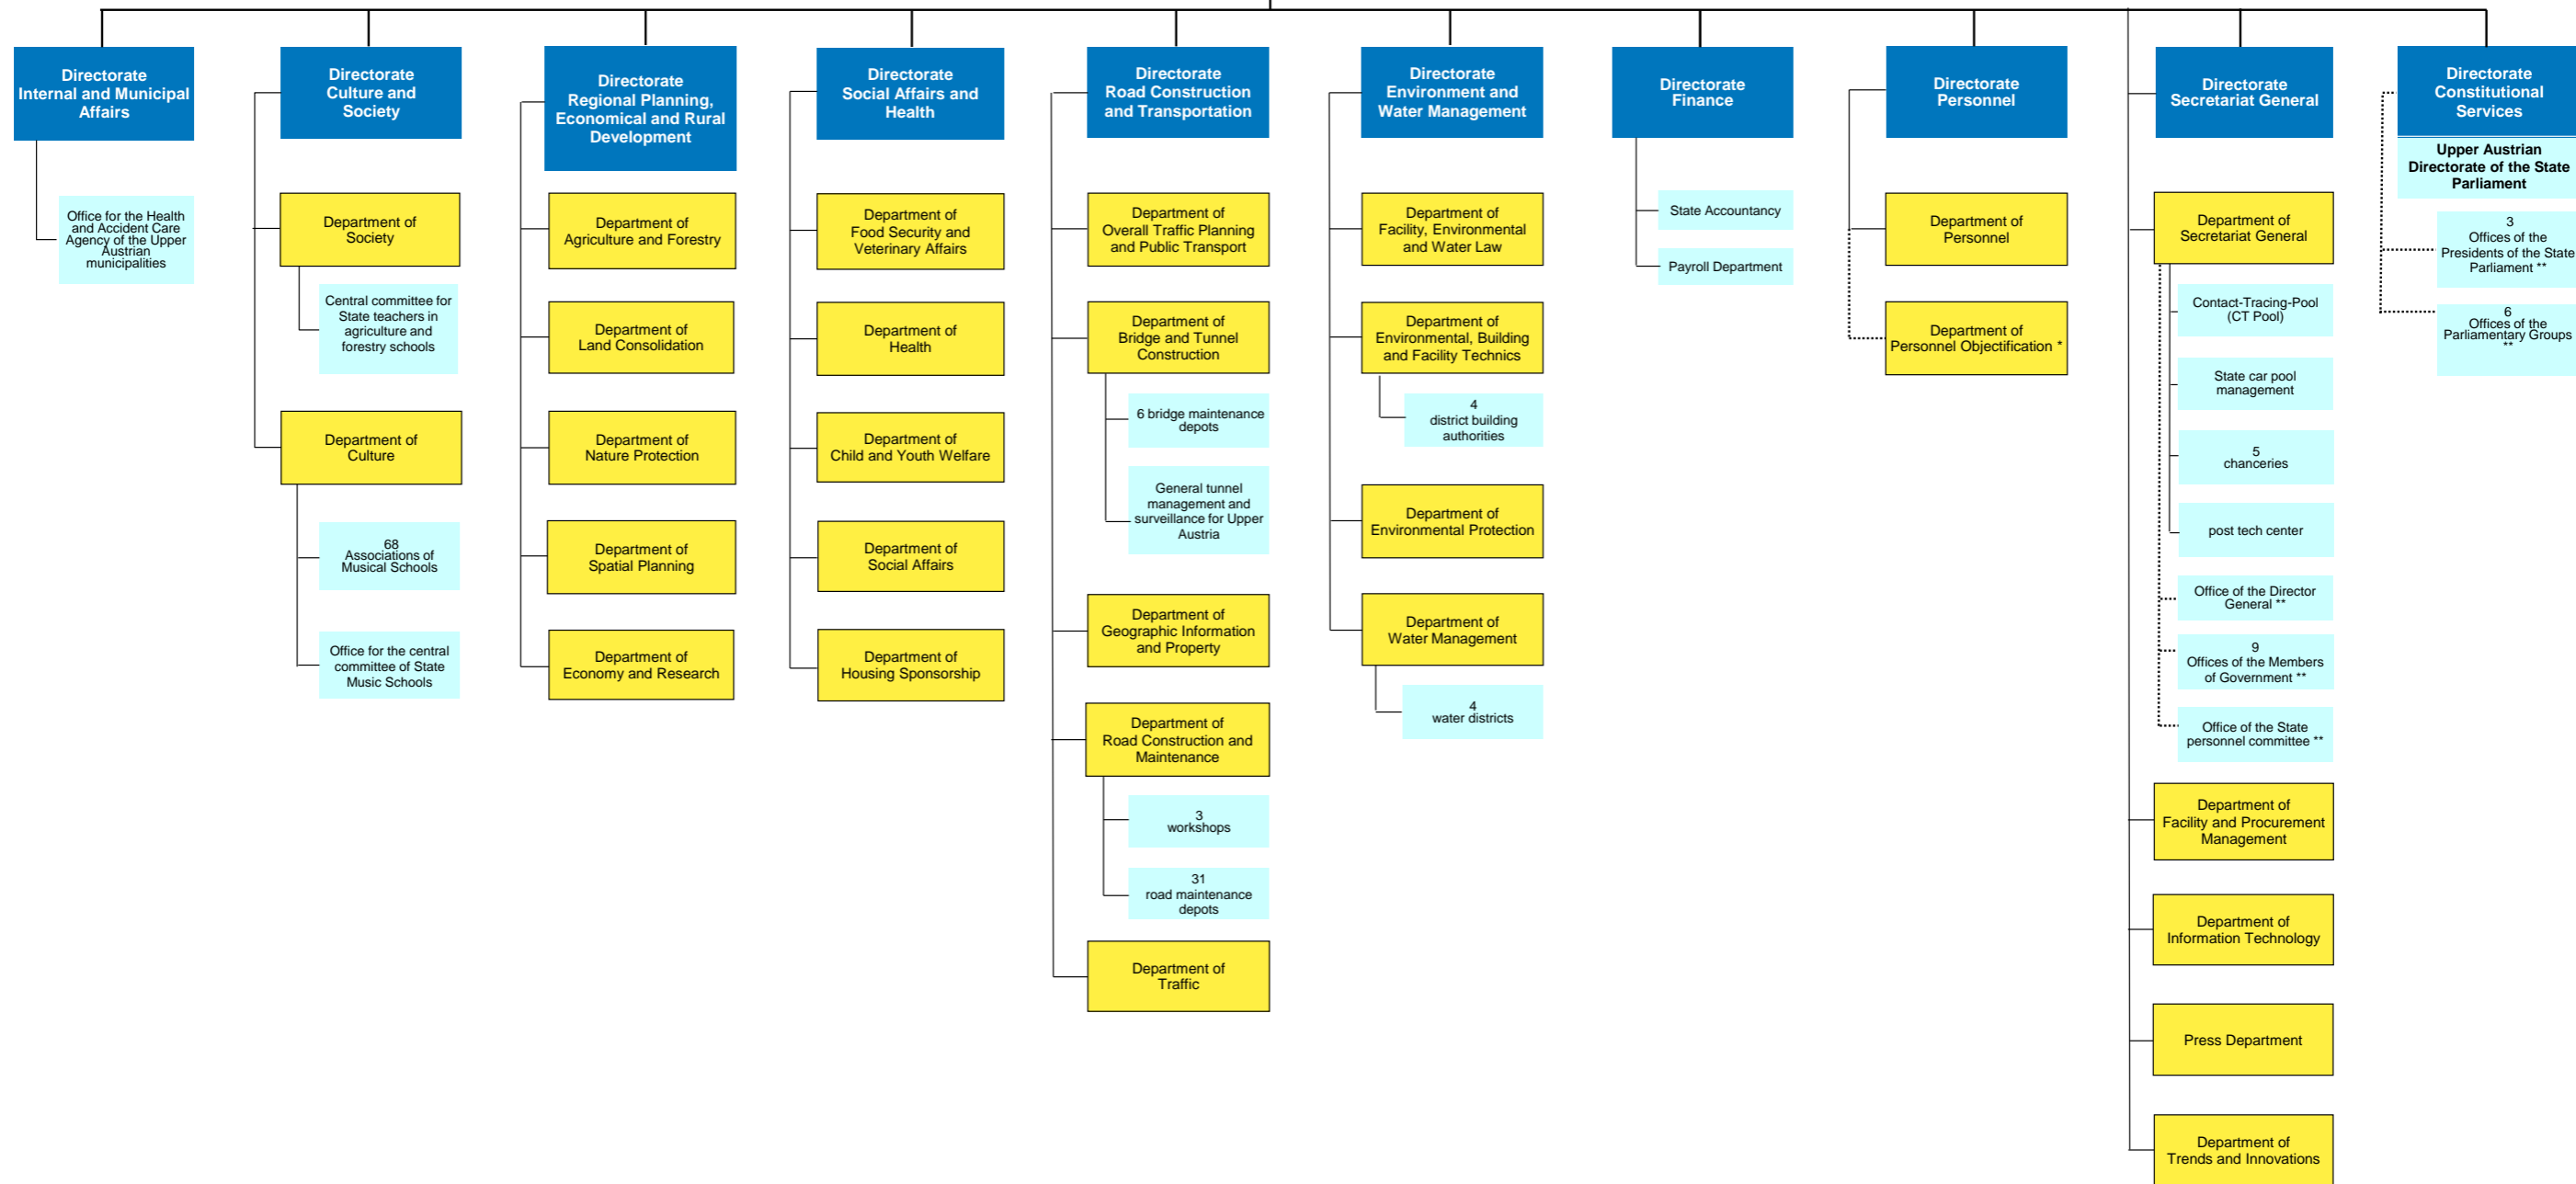

Office of the State Government of Upper Austria

Government of Upper Austria/Governor (subject-specifically)
Governor/Director General of the Office (functionally)

District Commissions

- Key:**
- blue Directorates that are not further divided into departments are departments. Directorates that are further divided into departments are department groups.
 - yellow Department
 - light blue Subordinate organizational unit
 - green District Commission
 - dark blue Other institutions

Other institutions

* The director of the Directorate Personnel leads the Department Personnel Objectification in organizational, but not in subject-specific matters.