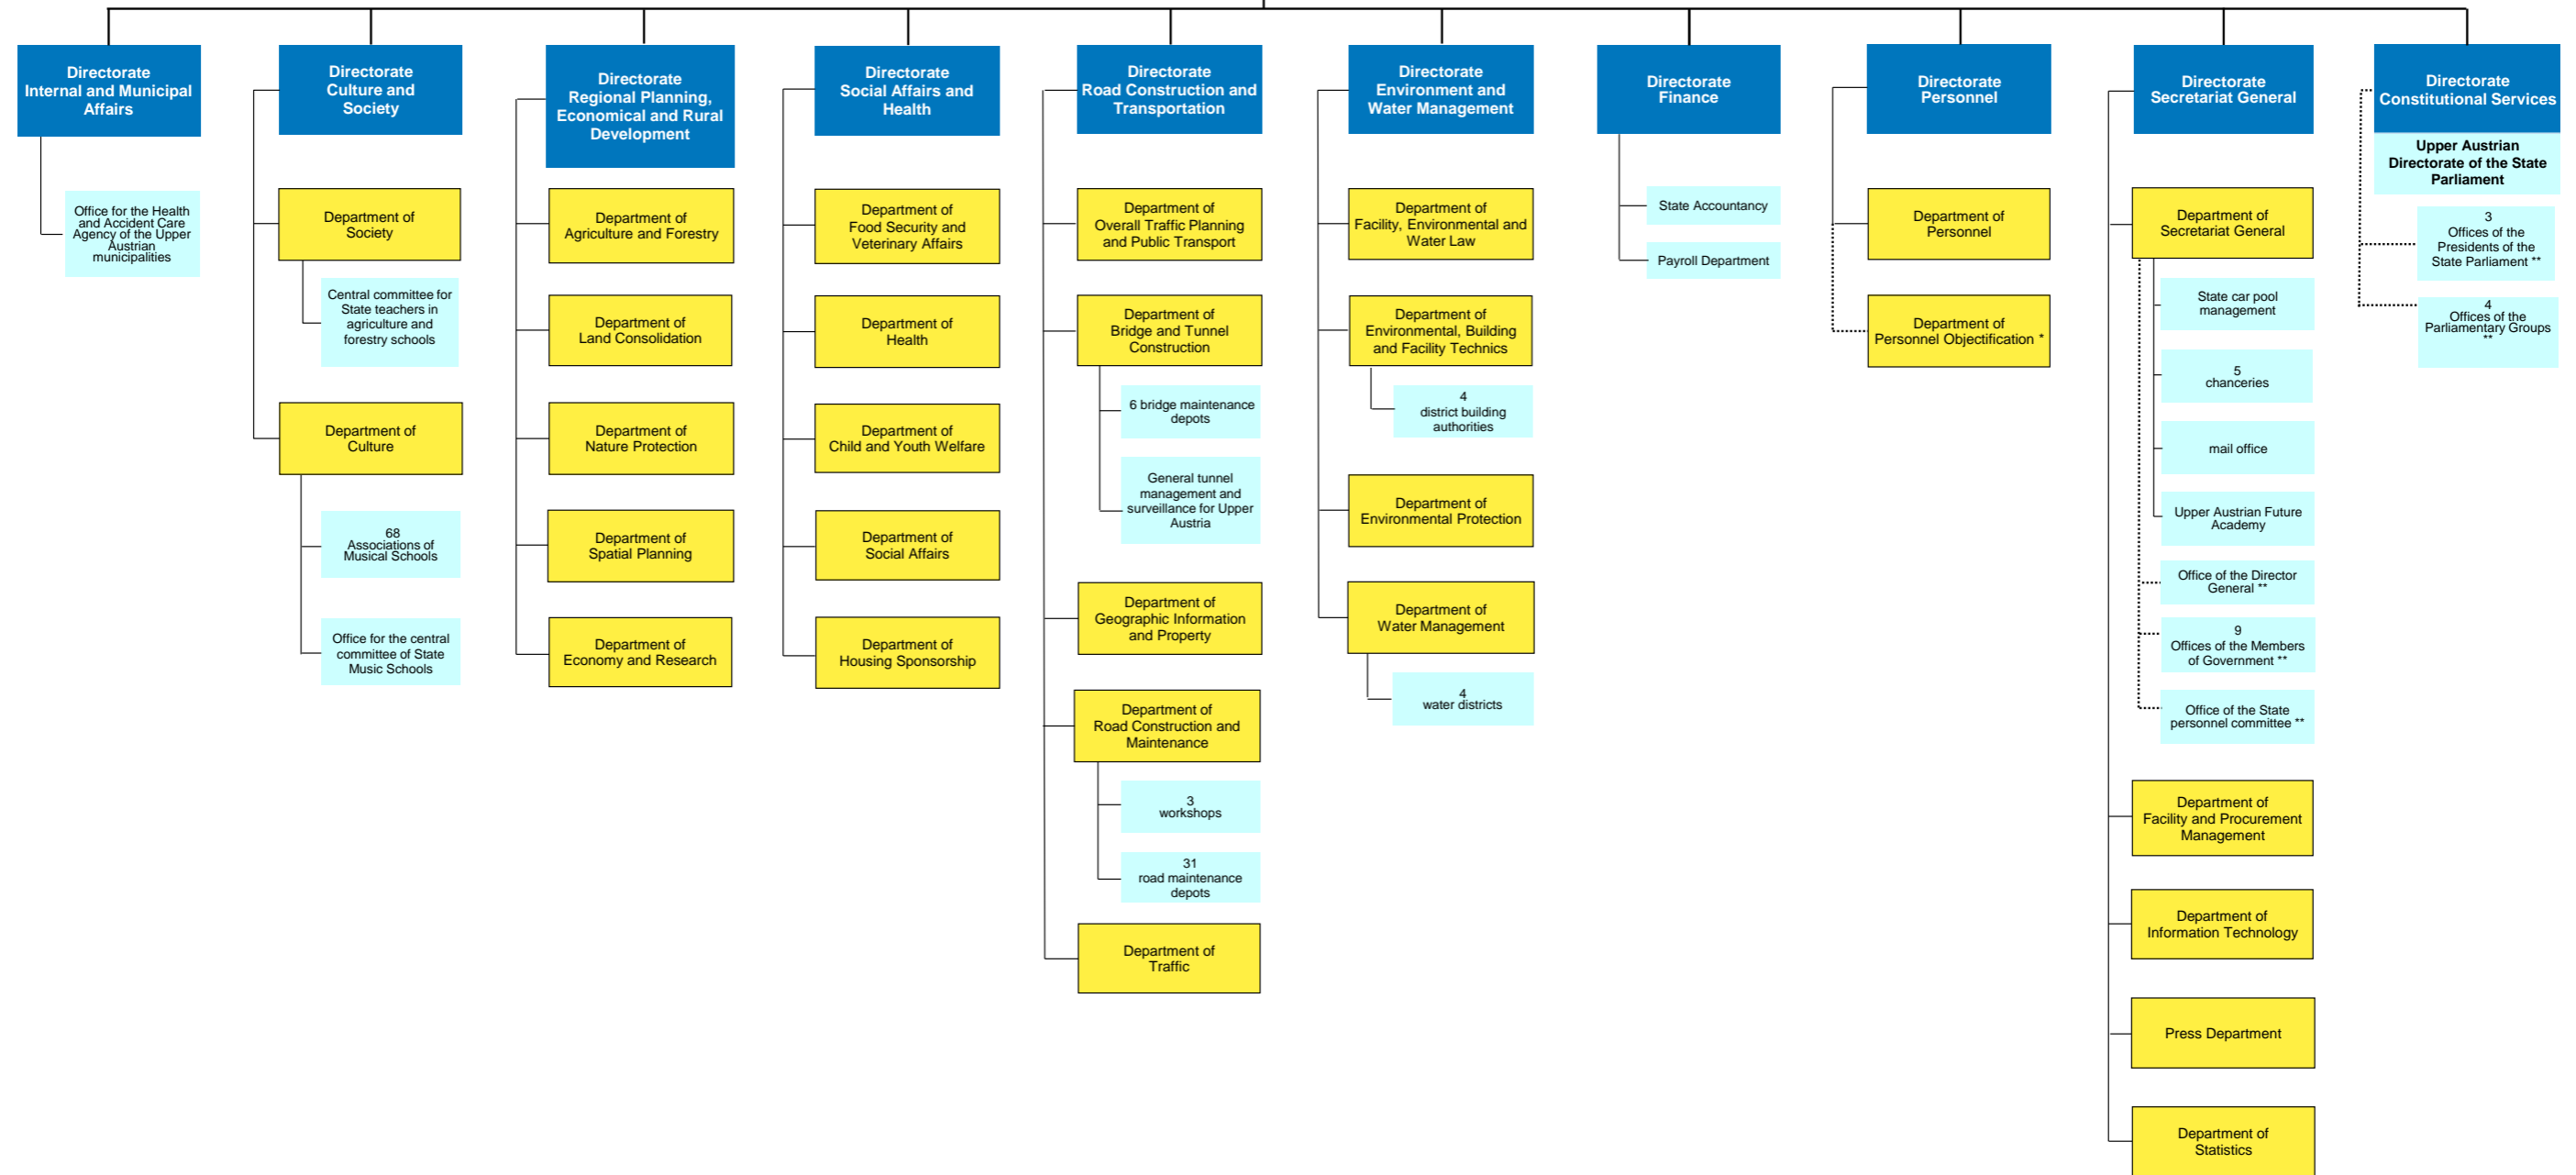

Office of the State Government of Upper Austria

Government of Upper Austria/Governor (subject-specifically)
Governor/Director General of the Office (functionally)

District Commissions

Other institutions

- Key:**
- blue Directorates that are not further divided into departments are departments. Directorates that are further divided into departments are department groups.
 - yellow Department
 - light blue Subordinate organizational unit
 - green District Commission
 - dark blue Other institutions

* The director of the Directorate Personnel leads the Department Personnel Objectification in organizational, but not in subject-specific matters.

** functionally subordinate organizational unit