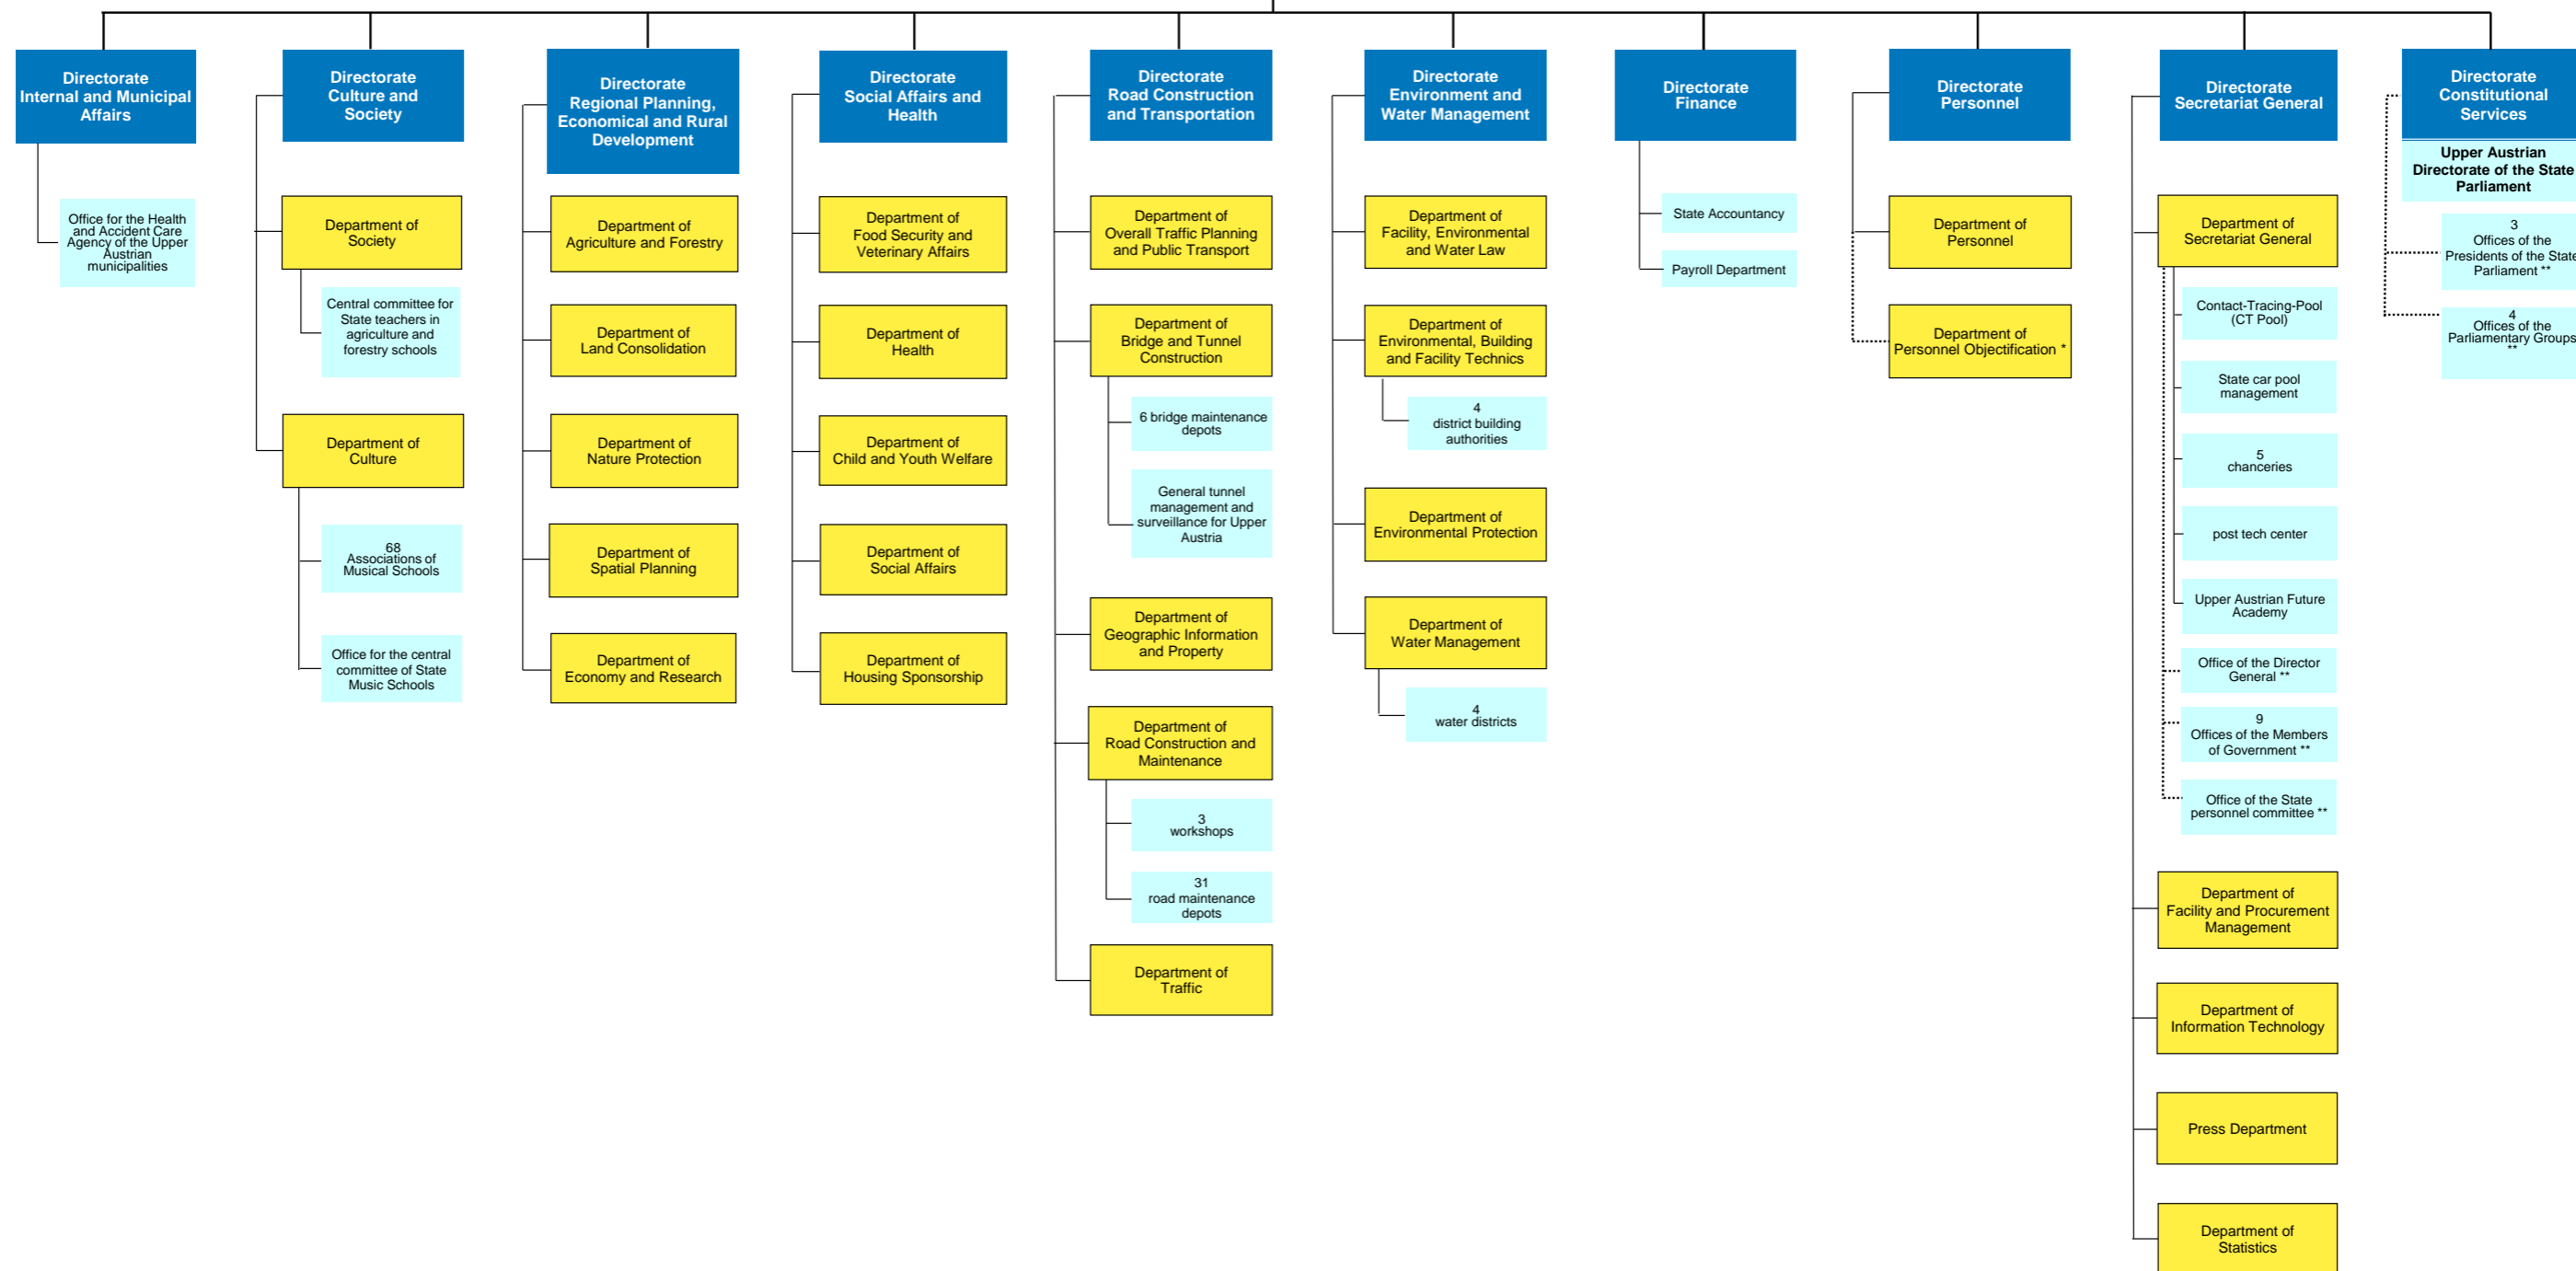

Office of the State Government of Upper Austria

Government of Upper Austria/Governor (subject-specifically)
Governor/Director General of the Office (functionally)

District Commissions

- Key:**
- blue Directorates that are not further divided into departments are departments. Directorates that are further divided into departments are department groups.
 - yellow Department
 - light blue Subordinate organizational unit
 - green District Commission
 - dark blue Other institutions

Other institutions

* The director of the Directorate Personnel leads the Department Personnel Objectification in organizational, but not in subject-specific matters.