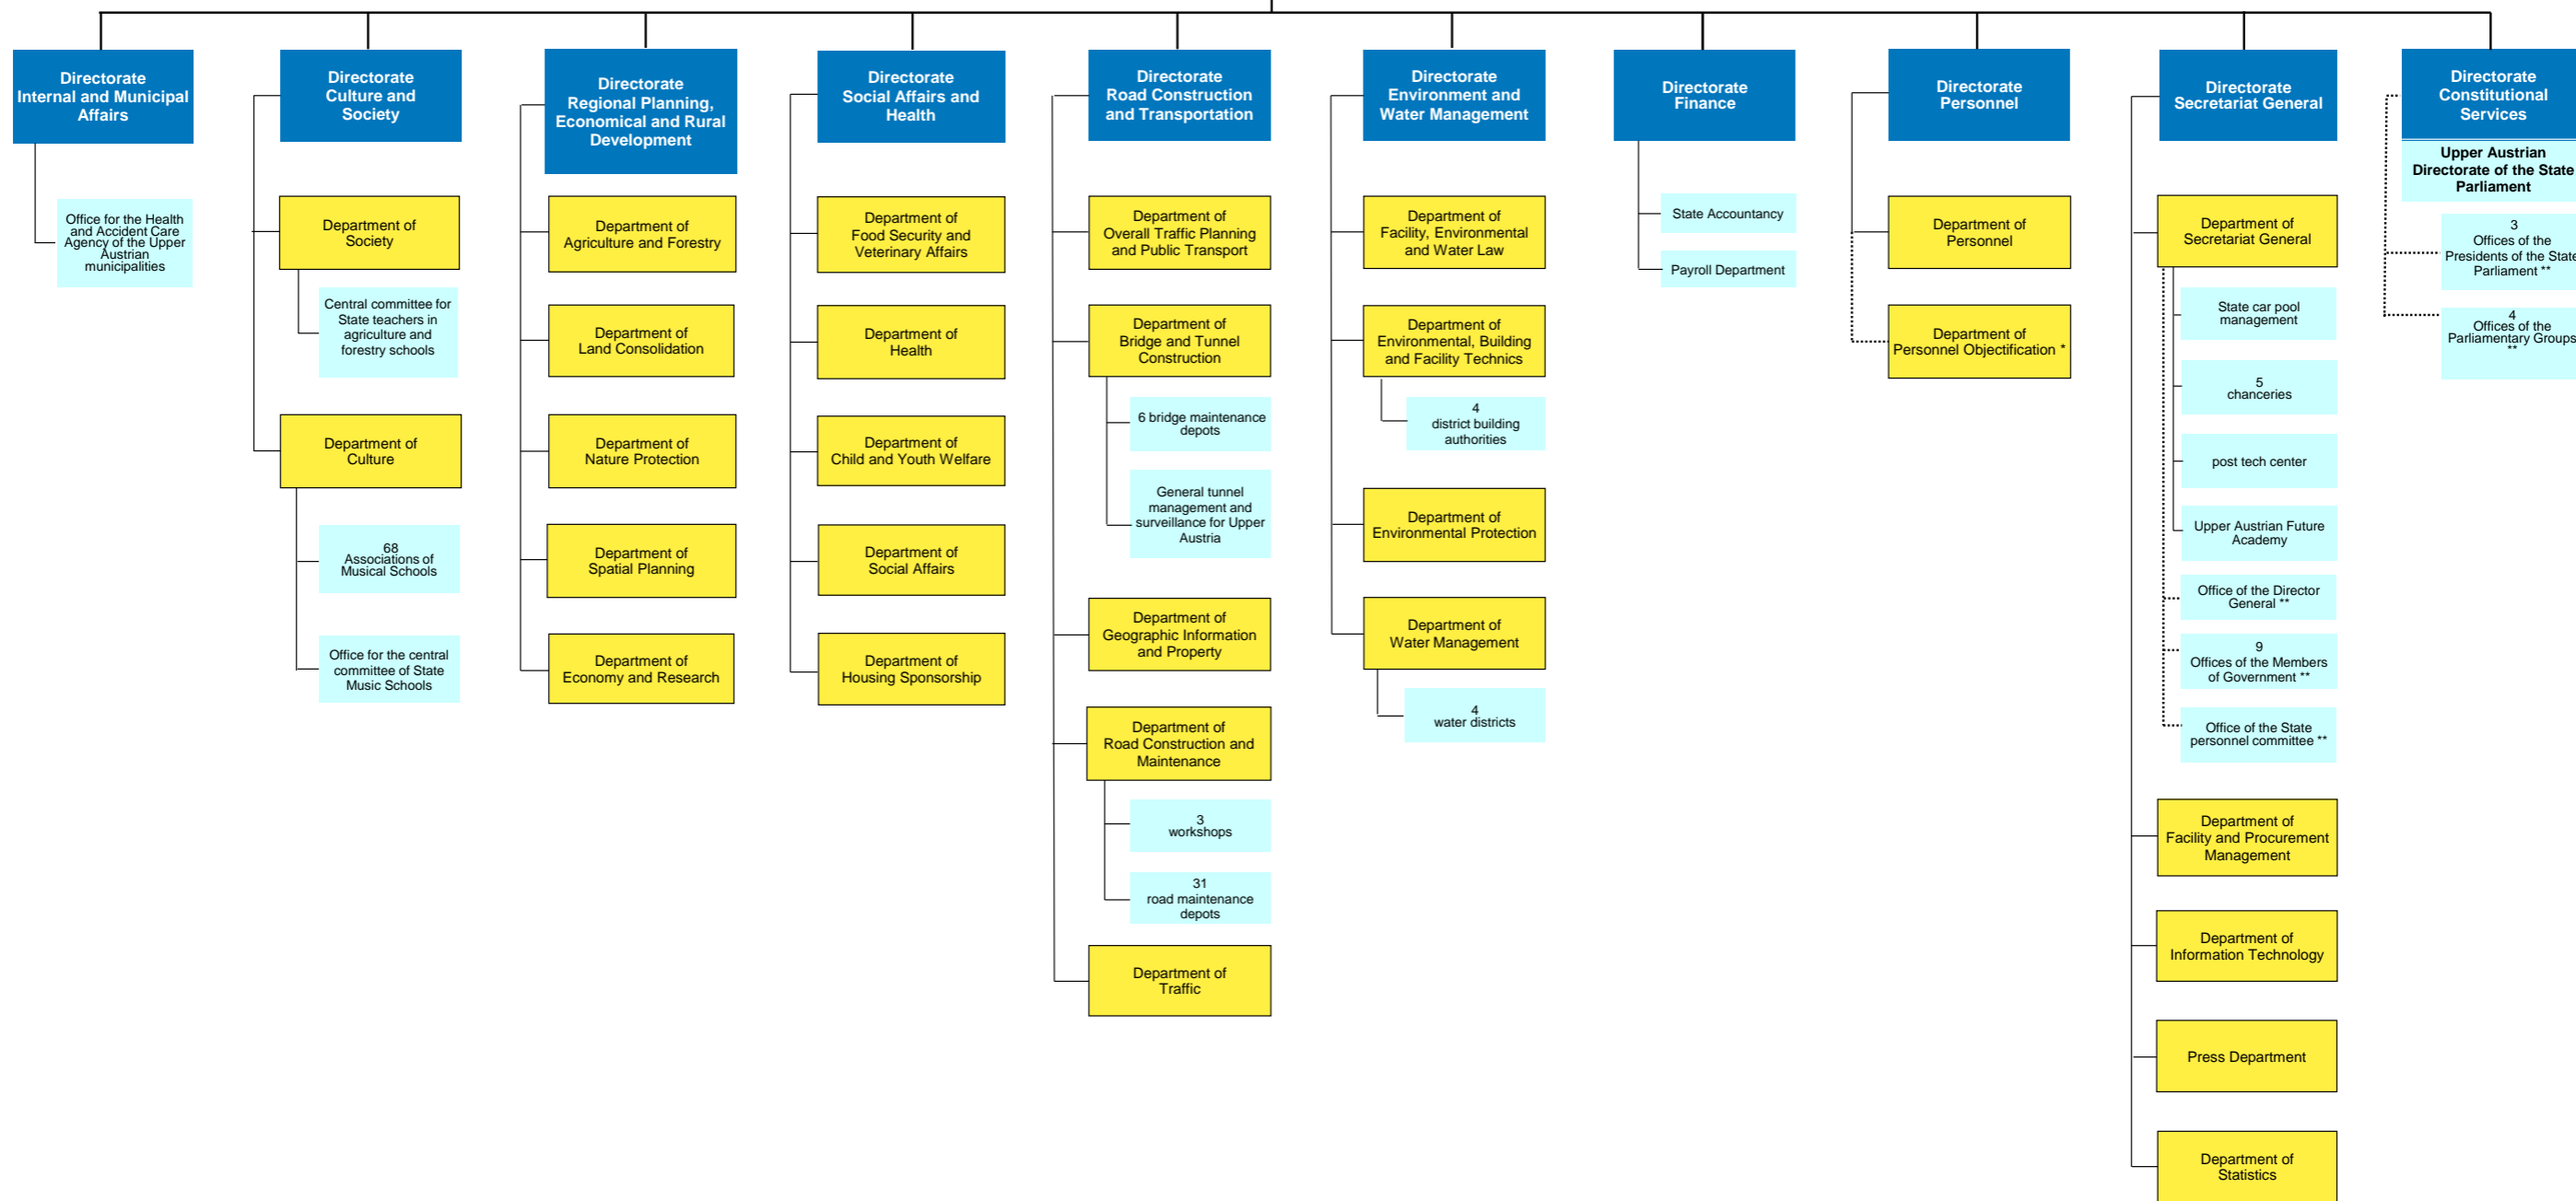

Office of the State Government of Upper Austria

Government of Upper Austria/Governor (subject-specifically)
Governor/Director General of the Office (functionally)

District Commissions

Other institutions

- Key:**
- blue Directorates that are not further divided into departments are departments. Directorates that are further divided into departments are department groups.
 - yellow Department
 - light blue Subordinate organizational unit
 - green District Commission
 - dark blue Other institutions

* The director of the Directorate Personnel leads the Department Personnel Objectification in organizational, but not in subject-specific matters.

** functionally subordinate organizational unit