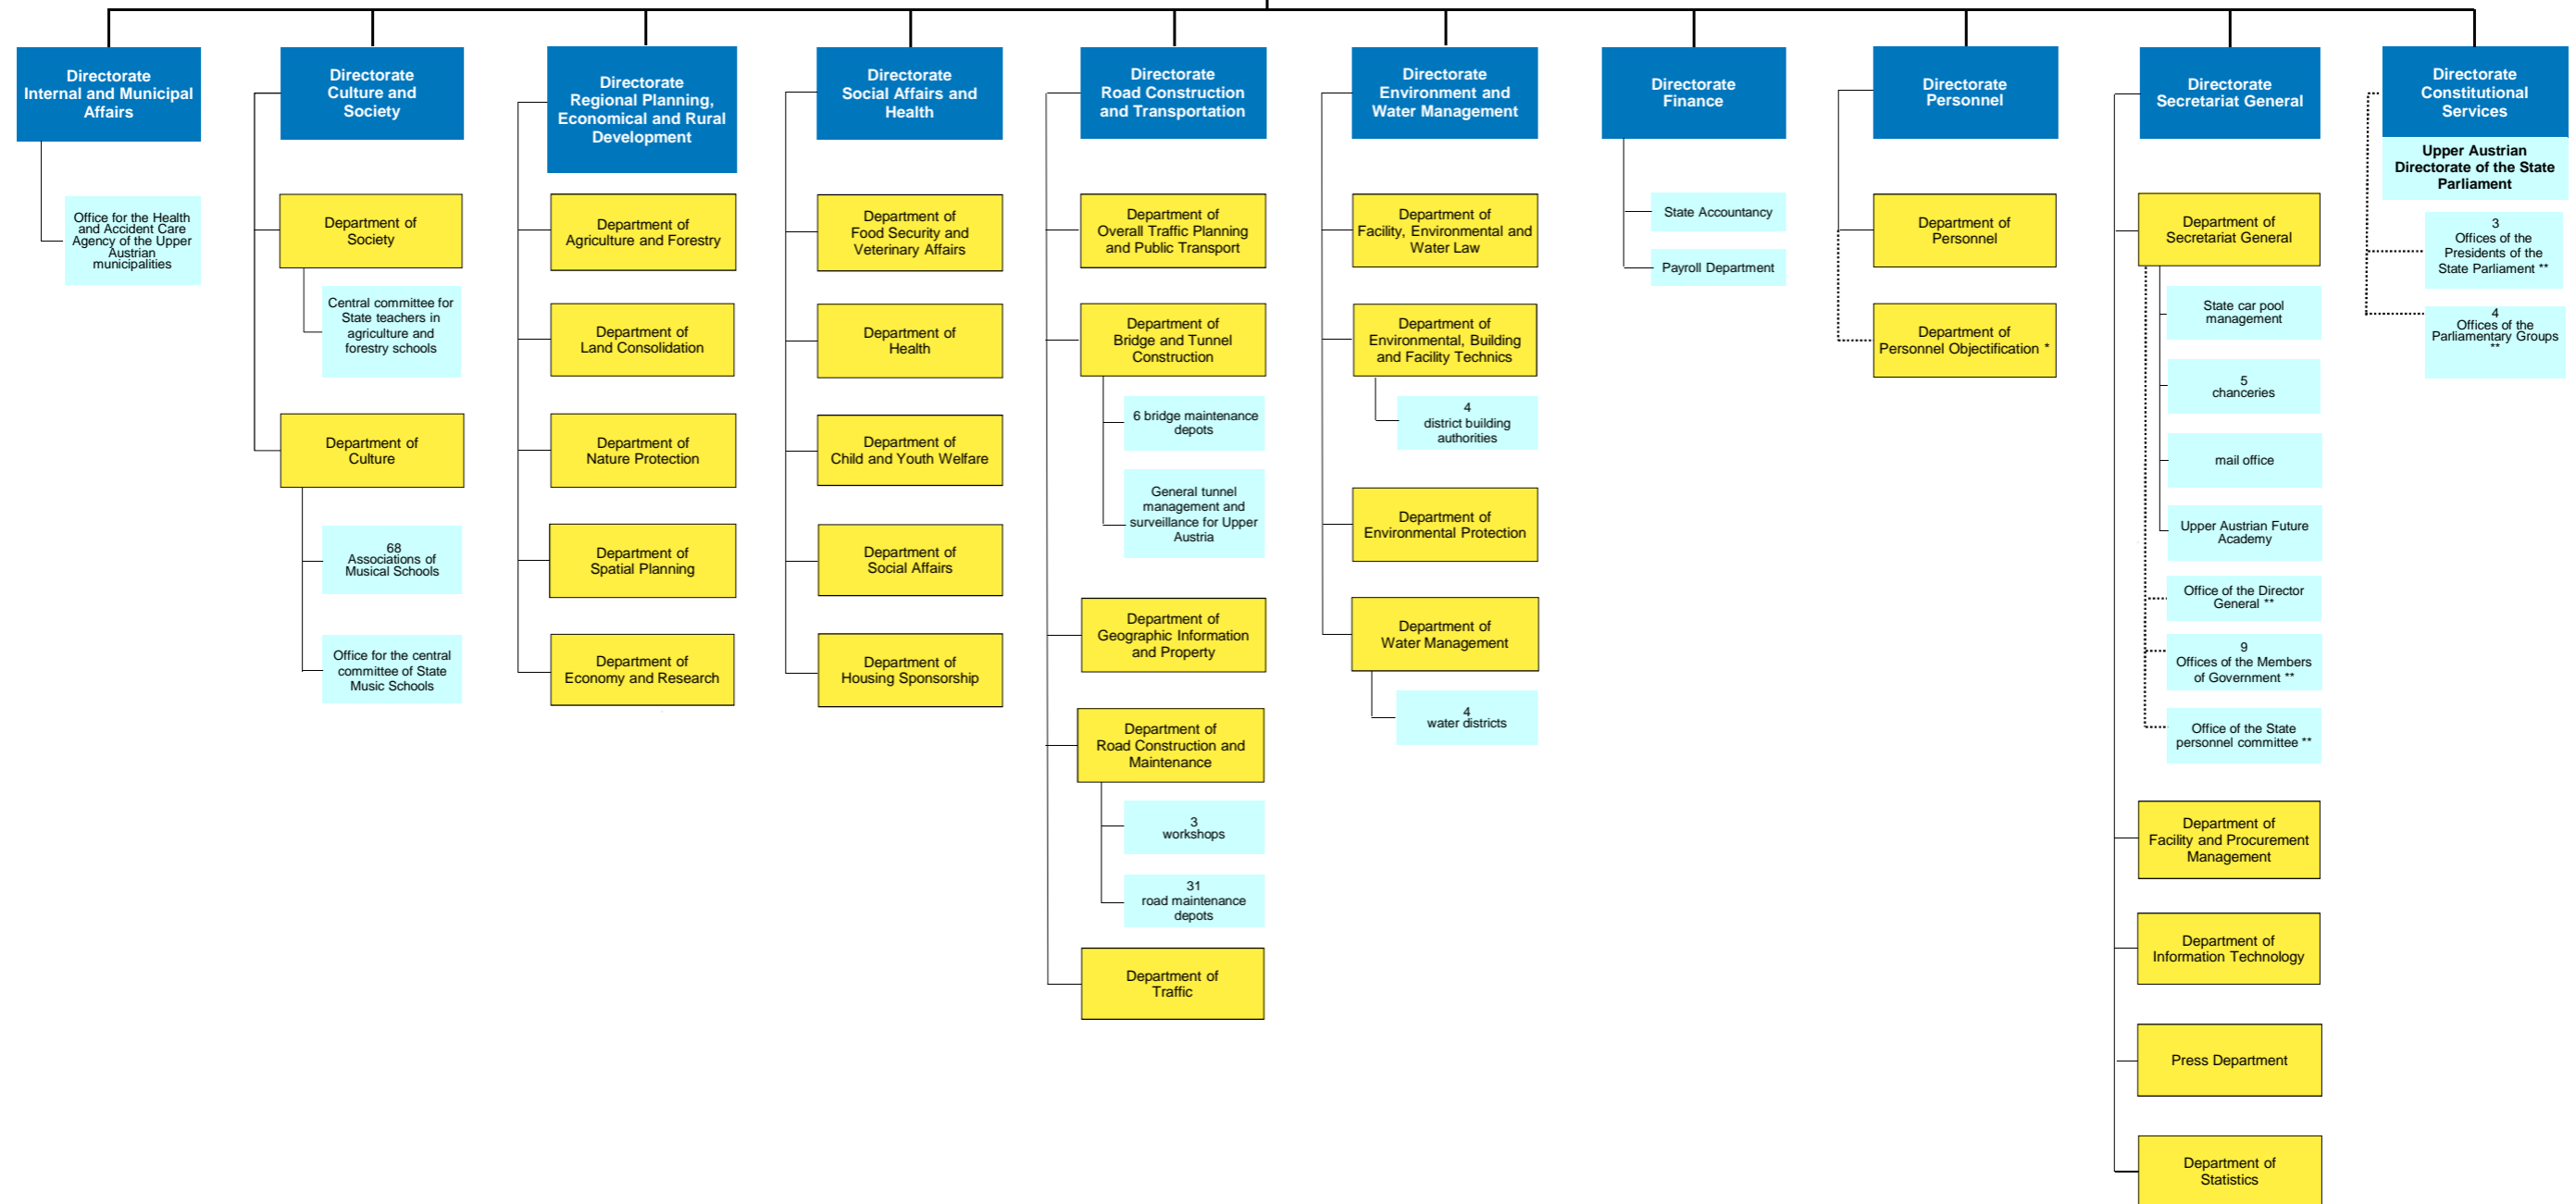

Office of the State Government of Upper Austria

Government of Upper Austria/Governor (subject-specifically)
Governor/Director General of the Office (functionally)

District Commissions

Other institutions

- Key:**
- blue Directorates that are not further divided into departments are departments. Directorates that are further divided into departments are department groups.
 - yellow Department
 - light blue Subordinate organizational unit
 - green District Commission
 - dark blue Other institutions

..... * The director of the Directorate Personnel leads the Department Personnel Objectification in organizational, but not in subject-specific matters.
..... ** functionally subordinate organizational unit