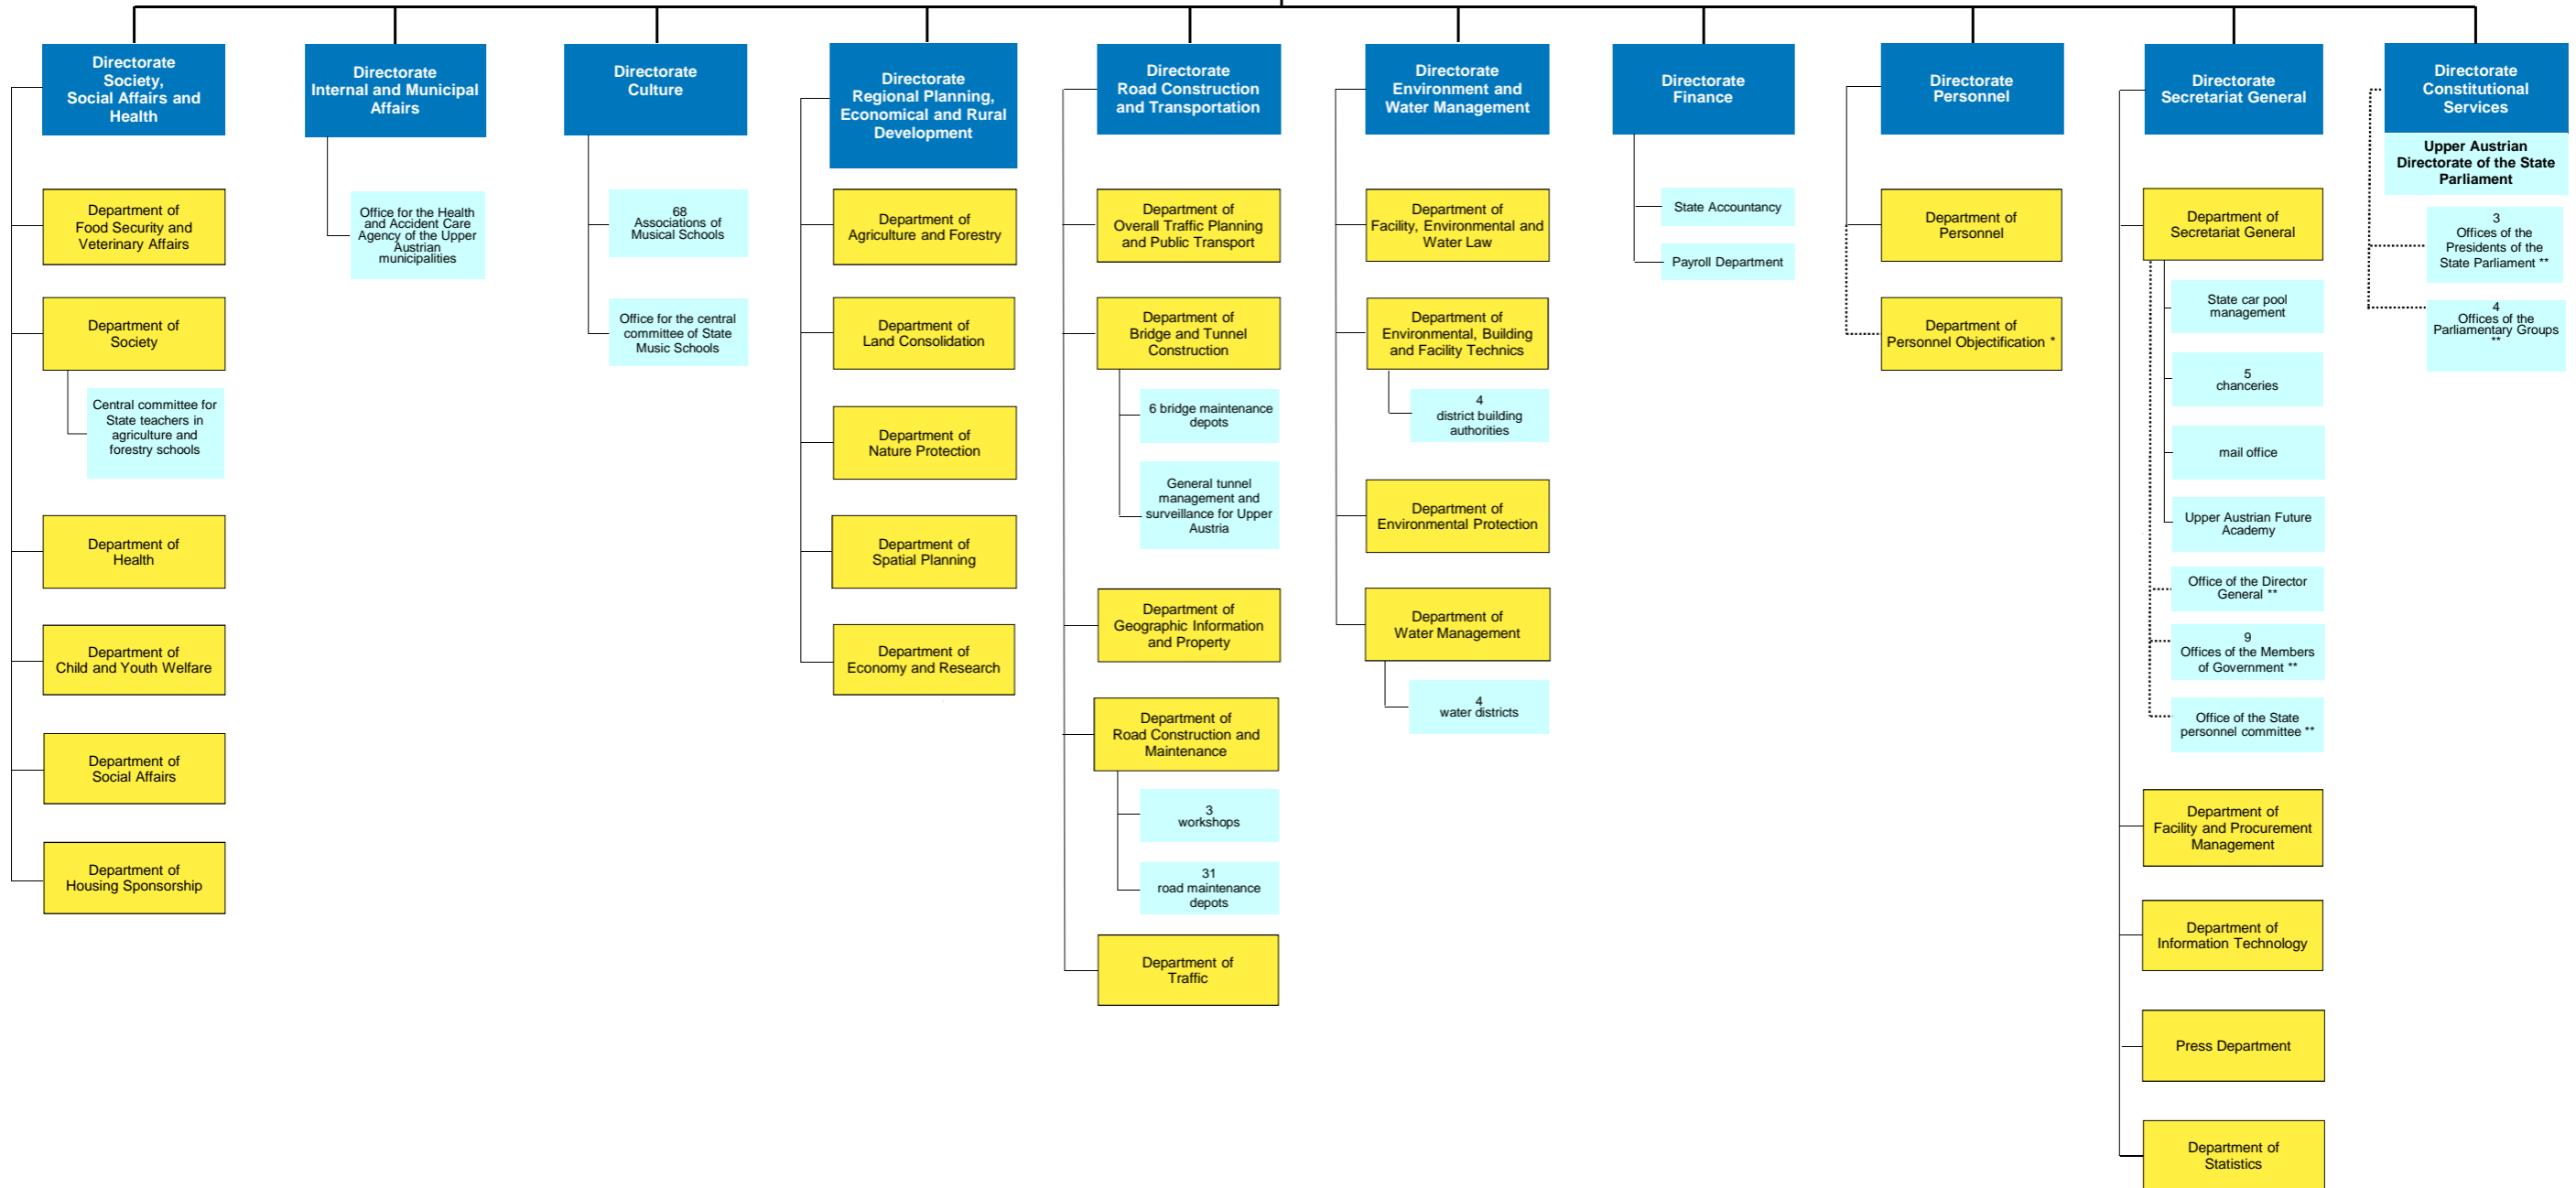

Office of the State Government of Upper Austria

Government of Upper Austria/Governor (subject-specifically)
Governor/Director General of the Office (functionally)

District Commissions

Other institutions

- Key:**
- blue Directorates that are not further divided into departments are departments. Directorates that are further divided into departments are department groups.
 - yellow Department
 - light blue Subordinate organizational unit
 - green District Commission
 - dark blue Other institutions

* The director of the Directorate Personnel leads the Department Personnel Objectification in organizational, but not in subject-specific matters.
 ** functionally subordinate organizational unit