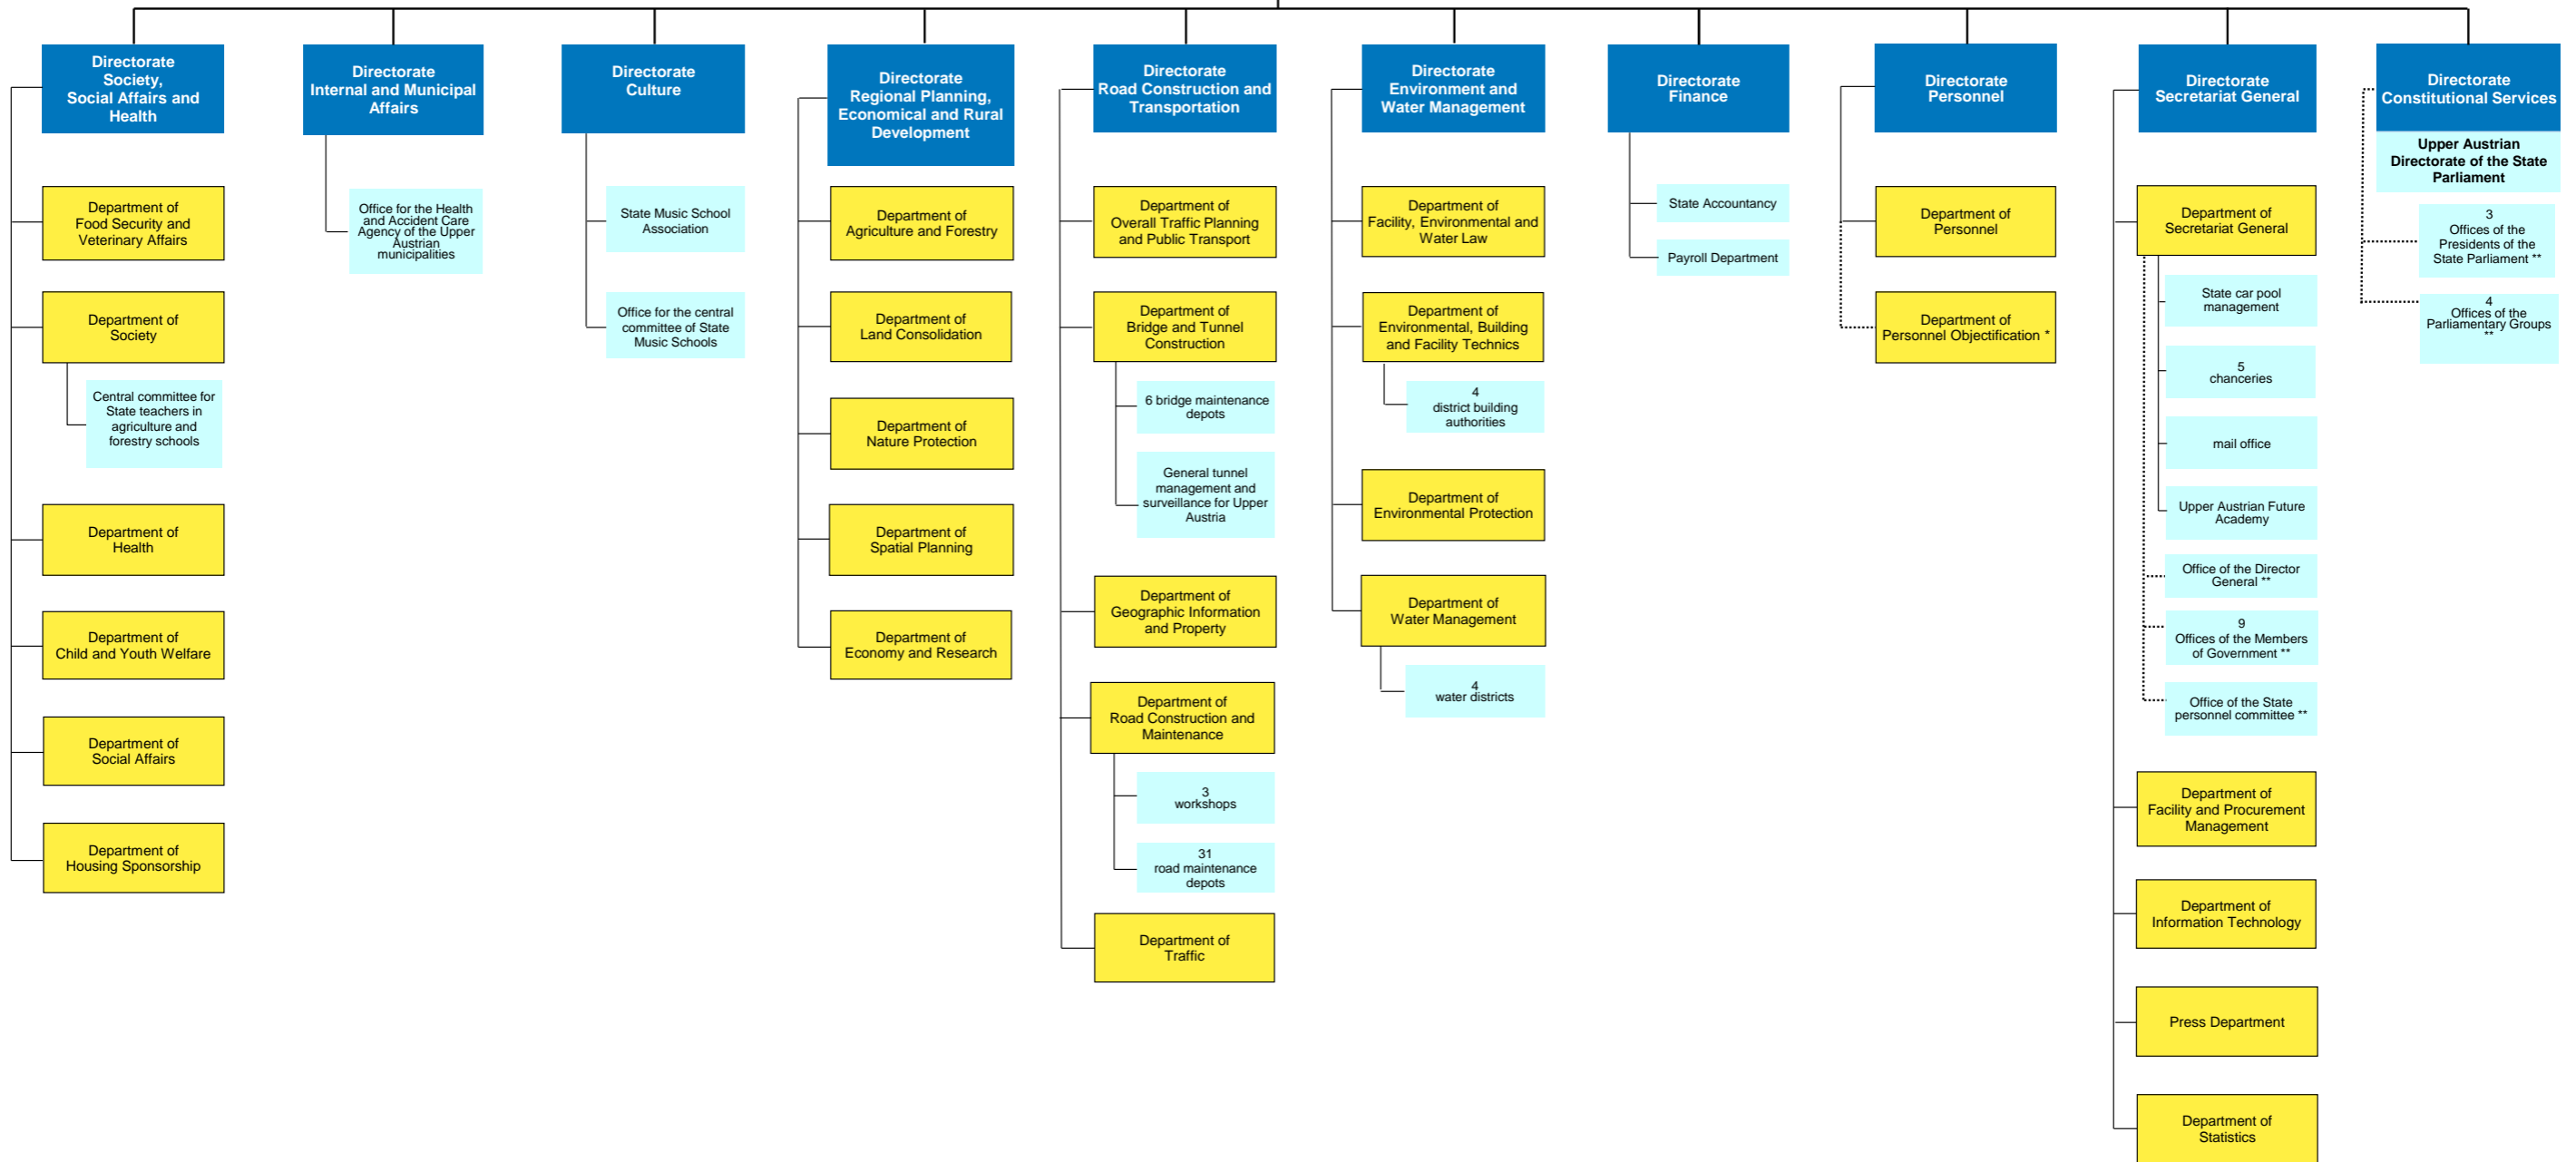

Office of the State Government of Upper Austria

Government of Upper Austria/Governor (subject-specifically)
Governor/Director General of the Office (functionally)

District Commissions

Other institutions

Key:
blue Directorates that are not further divided into departments are departments. Directorates that are further divided into departments are department groups.

yellow Department

light blue Subordinate organizational unit

green District Commission

dark blue Other institutions

* The director of the Directorate Personnel leads the Department Personnel Objectification in organizational, but not in subject-specific matters.

** functionally subordinate organizational unit