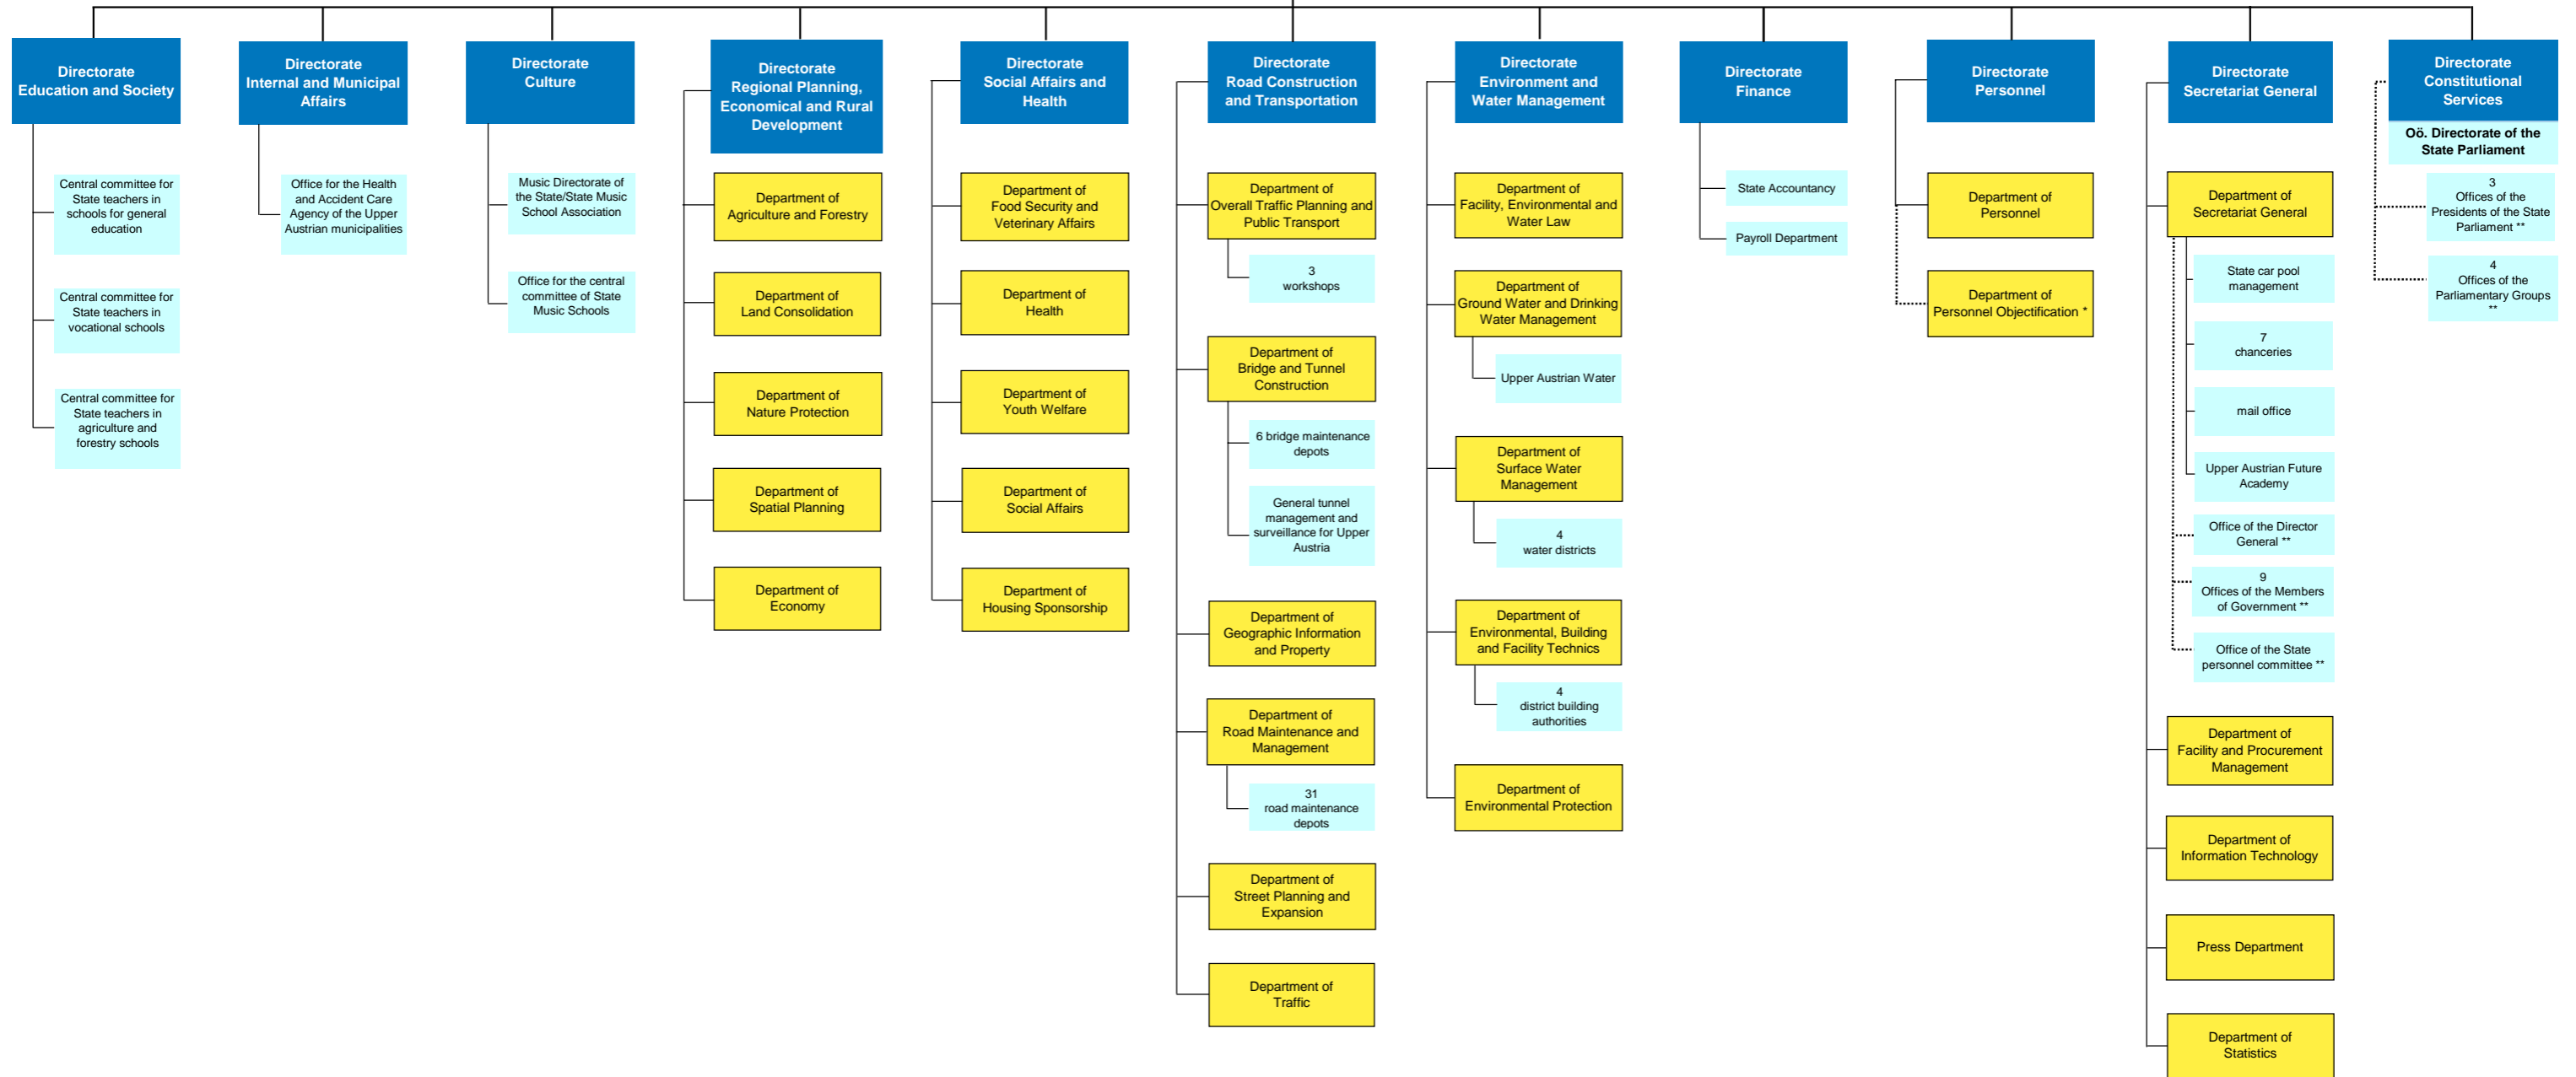

Office of the State Government of Upper Austria

Government of Upper Austria/Governor (subject-specifically)
Governor/Director General of the Office (functionally)

District Commissions

Key:
blue Directorates that are not further divided into departments are departments. Directorates that are further divided into departments are department groups.
yellow Department
light blue Subordinate organizational unit
green District Commission
dark blue Special Authorities and other institutions

Special Authorities and other institutions

* The director of the Directorate Personnel leads the Department Personnel Objectification in organizational, but not in subject-specific matters.
 ** functionally subordinate organizational unit