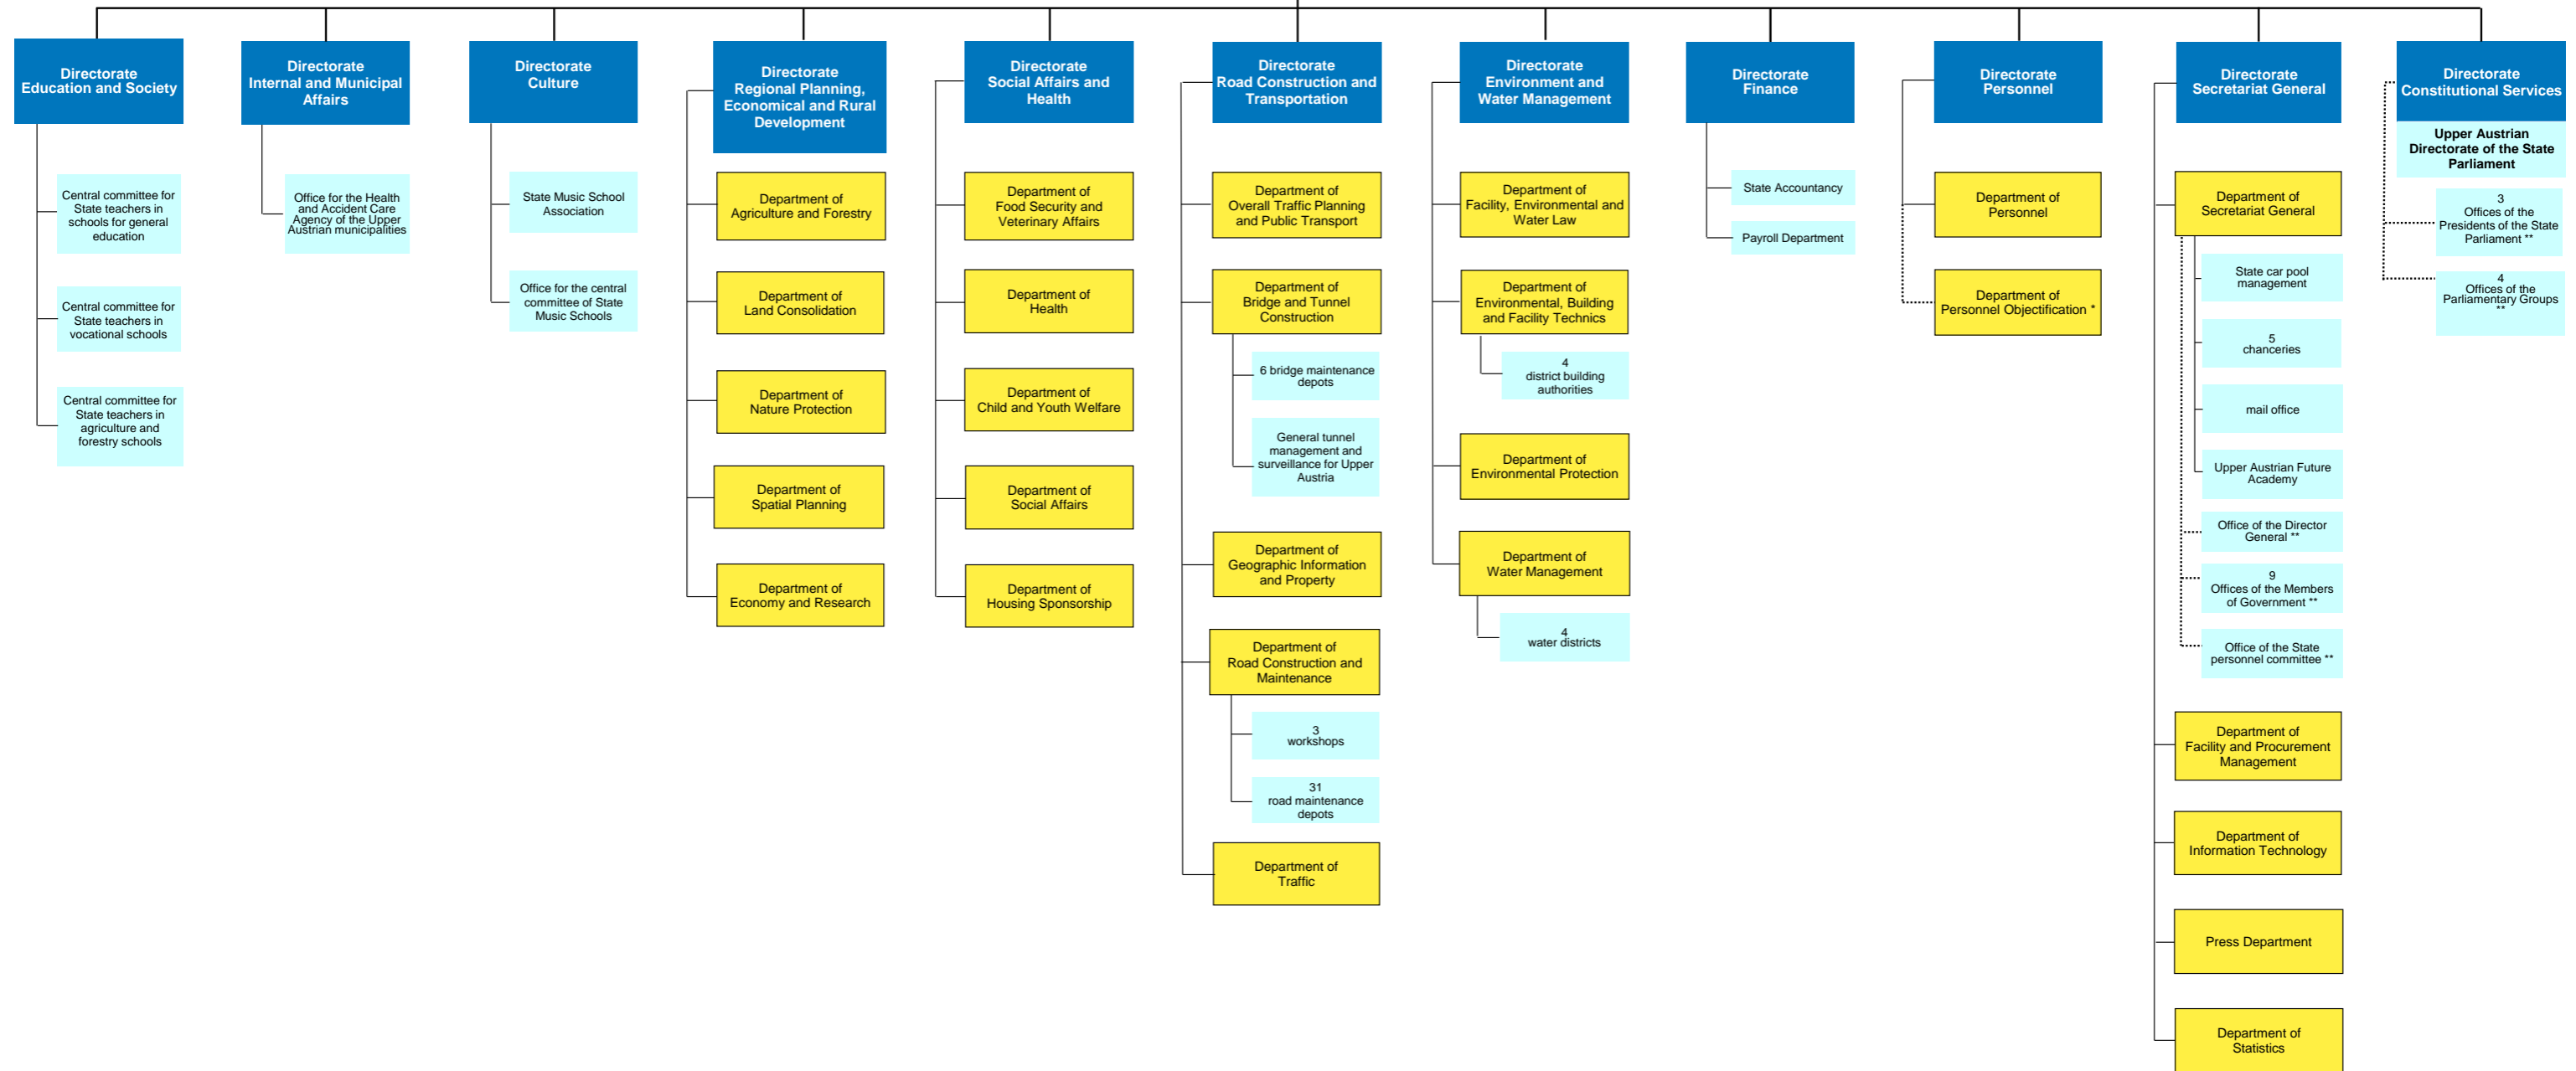

Office of the State Government of Upper Austria

Government of Upper Austria/Governor (subject-specifically)
Governor/Director General of the Office (functionally)

District Commissions

Other institutions

Key:
blue Directorates that are not further divided into departments are departments.
 Directorates that are further divided into departments are department groups.

yellow Department

light blue Subordinate organizational unit

green District Commission

dark blue Other institutions

..... * The director of the Directorate Personnel leads the Department Personnel Objectification in organizational, but not in subject-specific matters.

..... ** functionally subordinate organizational unit